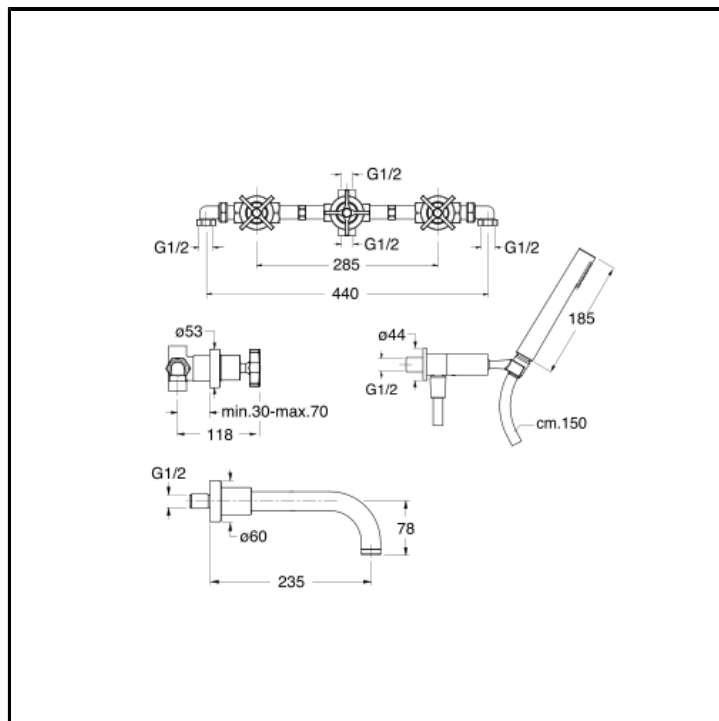

Complete 3 hole concealed bath mixer with spout, LONG LIFE flexible hose and adjustable anti-lime hand shower