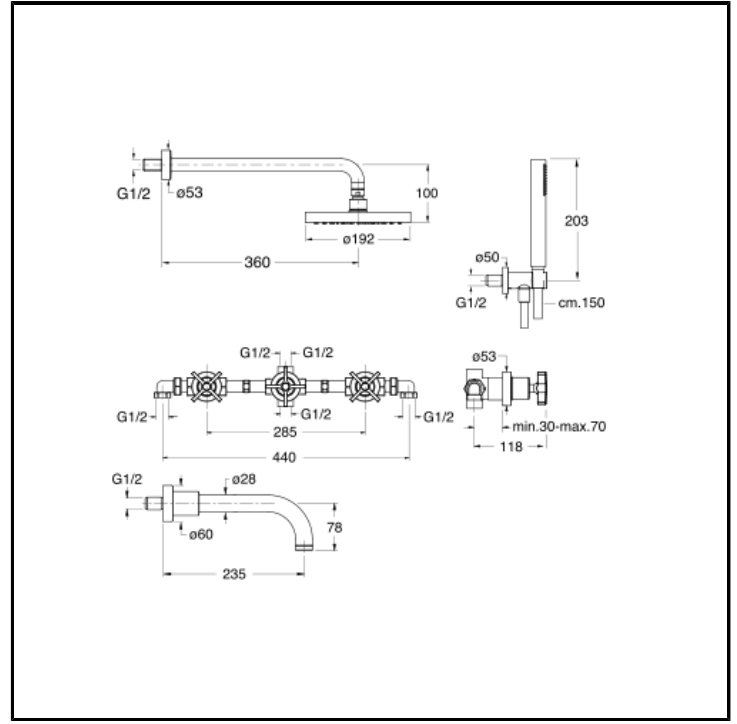

Complete 3 hole concealed bath mixer with spout, checkable anti-lime overhead shower, LONG LIFE flexible hose and anti-lime hand shower

FINITURE

-  Chrome
-  Brushed black chrome
-  Brushed metallic
-  Black matt
-  Yellow gold oro
-  PVD polished rose gold
-  PVD brushed rose gold