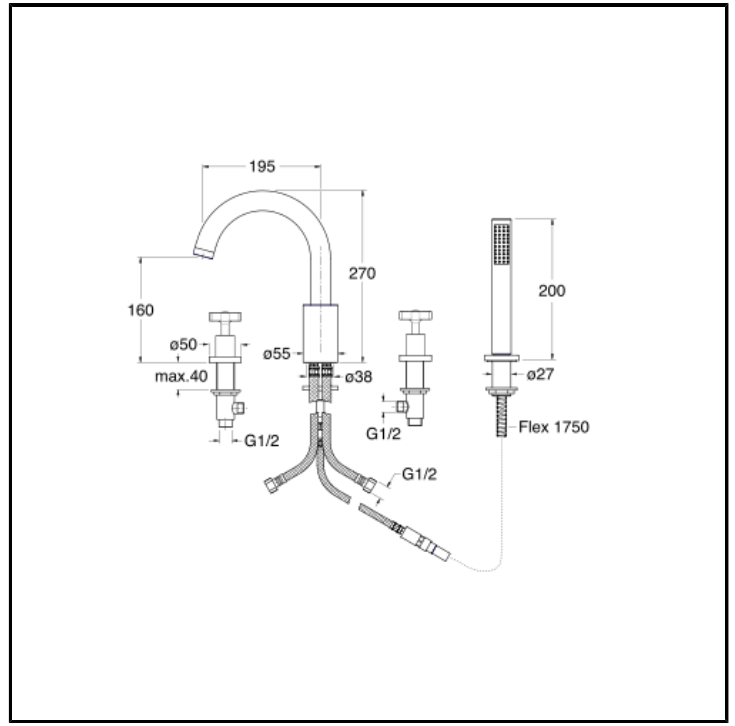

CRICR126

4 hole deck mounted bath mixer REGULAR with diverter, spout and pull-out anti-lime hand shower

FINITURE

-  Chrome
-  Brushed black chrome
-  Brushed metallic
-  Black matt
-  Yellow gold oro
-  PVD polished rose gold
-  PVD brushed rose gold

INSTALLATION

- Tub edge

TIPOLOGY

-

ENVIRONMENT

- Bathroom