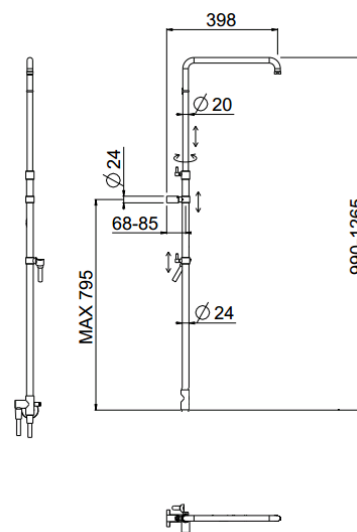

Così telescopic external

Così telescopic external single column
00-0741-CR

TECHNICAL INFORMATION

Bridge telescopic shower column with integrated diverter, turning bar with adjustable mounting. Without shower, shower head, mixer. Smooth double anti-torsion PVC flexible hose, cm 150 and cm 60. CHROME

Flow rate:
x rubinetto

PICTURE

SPARE PARTS

FEATURES

rain jet

central jet

side jet

double anti-torsion

adjustable
telescopic shower
column

TECHNICAL DRAWING

FINISHINGS