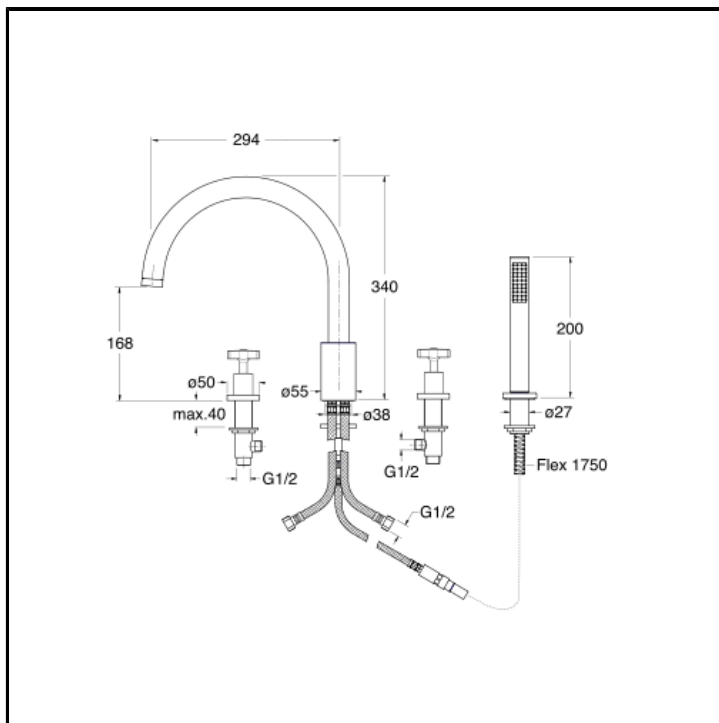

4 hole deck mounted bath mixer LARGE with diverter, spout and pull-out anti-lime hand shower

FINITURE

-  Chrome
-  Brushed black chrome
-  Brushed metallic
-  Black matt
-  Yellow gold oro
-  PVD polished rose gold
-  PVD brushed rose gold

INSTALLATION

- Tub edge

TIPOLOGY

-

ENVIRONMENT

- Bathroom