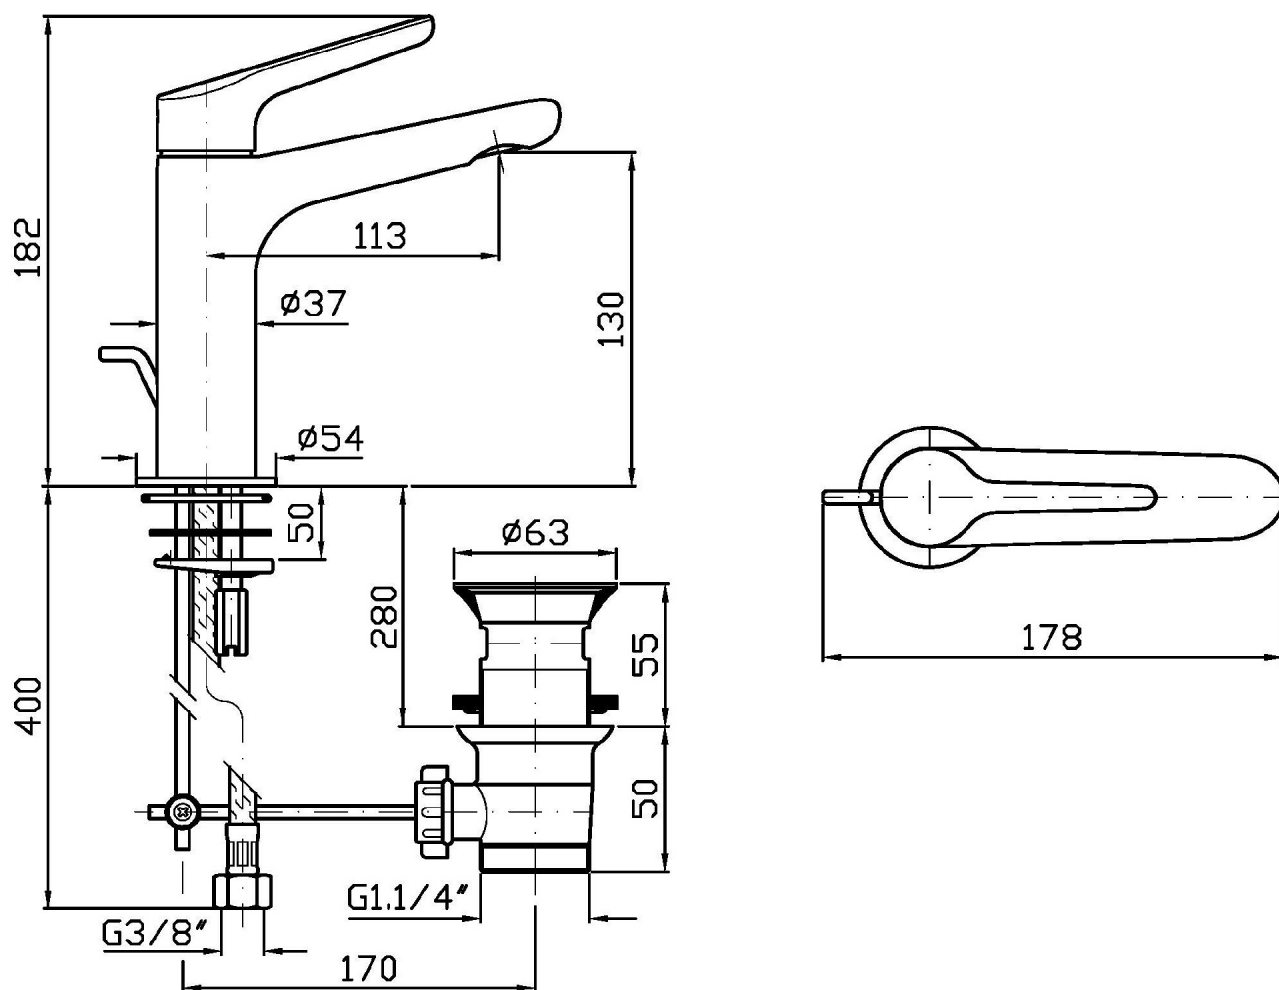

MEDAMEDA

ZMM710

Disegno Complessivo / Overall Drawing