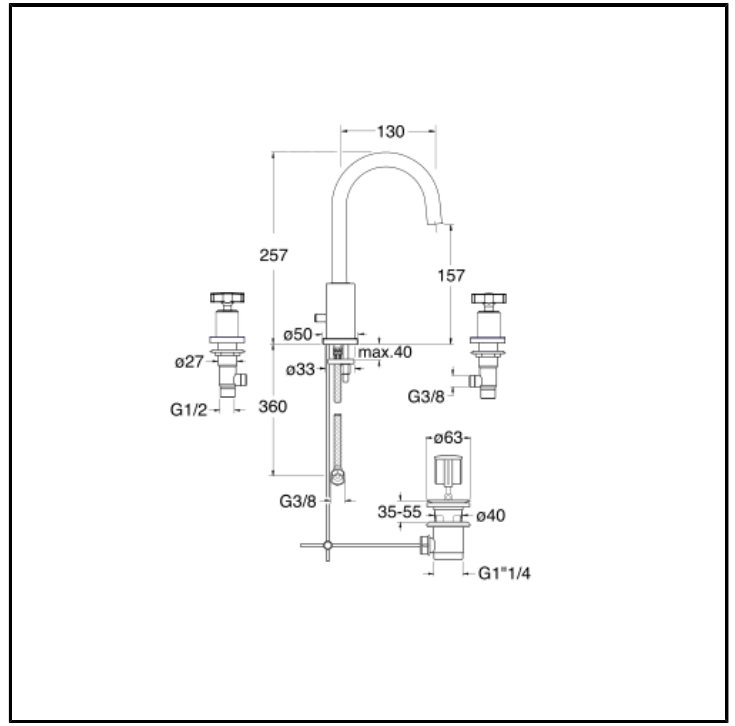

# CRICR205

3 hole basin mixer REGULAR with 1"1/4 pop up waste