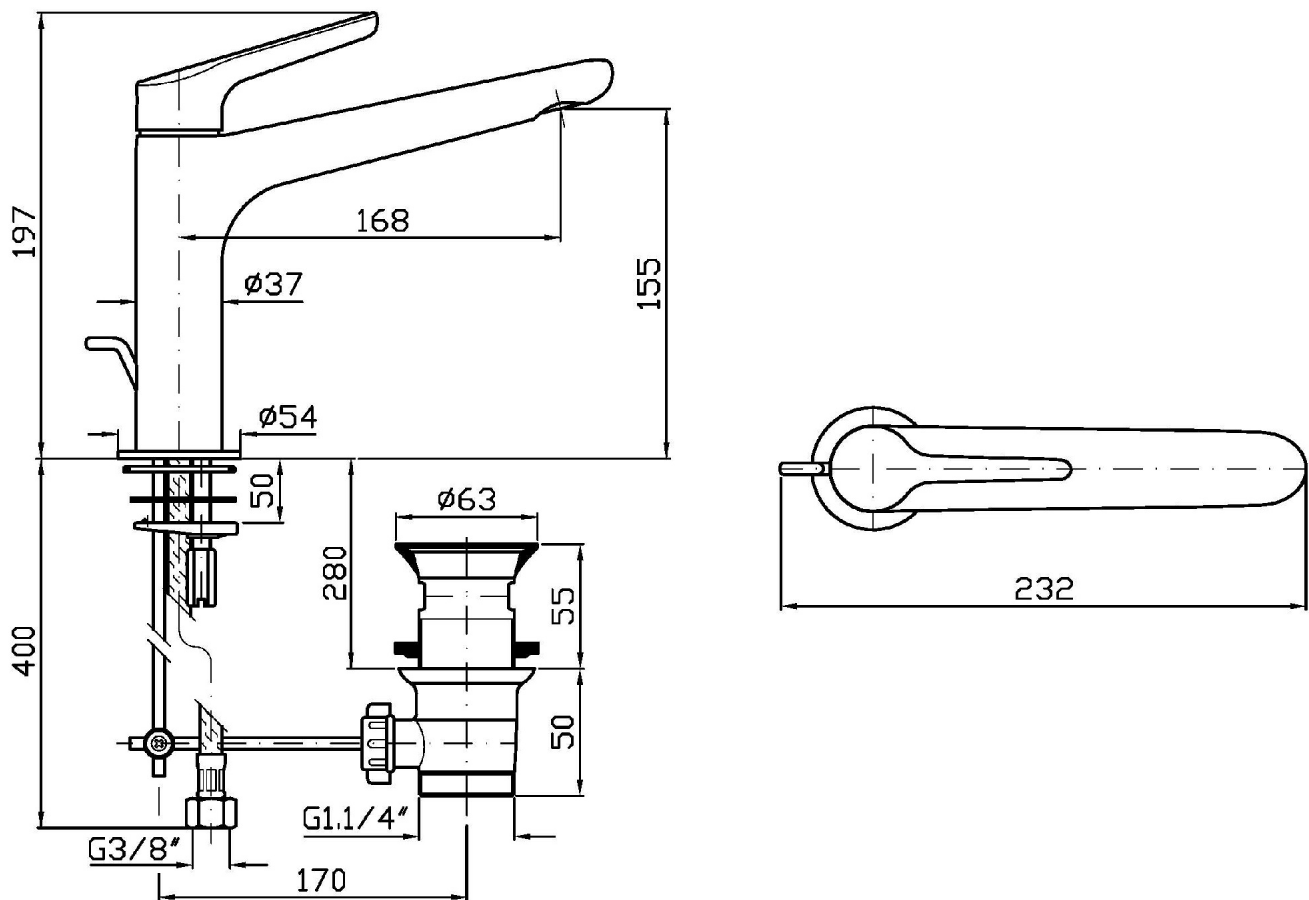

MEDAMEDA

ZMM711

Disegno Complessivo / Overall Drawing