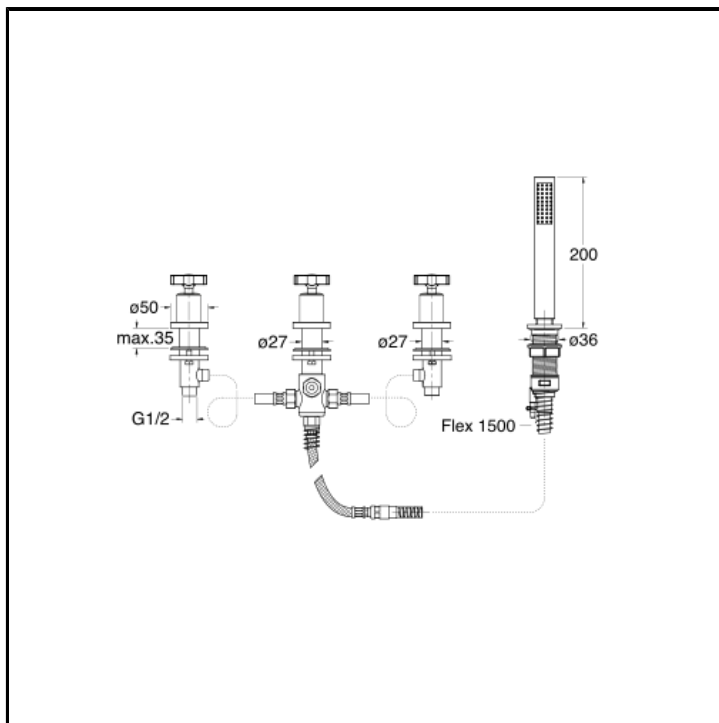

4 hole deck mounted bath mixer with pull-out anti-lime hand shower, 2 outlets diverter and FOLLOW ME

## INSTALLATION

- Tub edge