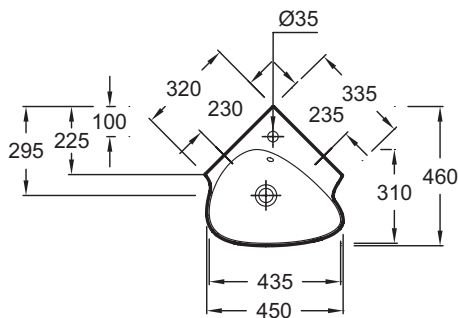

**EGL112**

**Collection:** NOUVELLE VAGUE

**Finish\*:**

00 - White

**Main features:**

**Features**

- DIMENSIONS: 45 x 46 cm
- MATERIAL: Ceramic
- FAUCET DRILLING: Percé 1 trou
- OVERFLOW: With overflow hole
- RECOMMENDED BRASSWARE: Nouvelle Vague

- WEIGHT: 12 kg
- INSTALLATION TYPE: Self-supporting
- TAP DRILLING: 1 tap hole
- PRODUCT INCLUDED: (Tap not included)

**Consumer benefits**

- ELEGANT DESIGN : Bowl with soft corners
- FUNCTIONALITY: Soft slopes for easy cleaning, deep basin (13 cm) reduces splashes, wide rear ledge

**Installation benefits**

- CLEAN, NEAT INSTALLATION: Ground underside. Bowl depth does not exceed total basin height, reduced cutout for top (trap, overflow channel and tap fittings)

**Technical drawing**

Product Specification: Handwash basin 45 cm. EGL112. Collection: NOUVELLE VAGUE. DIMENSIONS: 45 x 46 cm. WEIGHT: 12 kg. MATERIAL: Ceramic. INSTALLATION TYPE: Self-supporting. FAUCET DRILLING: Percé 1 trou. TAP DRILLING: 1 tap hole. OVERFLOW: With overflow hole. PRODUCT INCLUDED: (Tap not included). RECOMMENDED BRASSWARE: Nouvelle Vague.