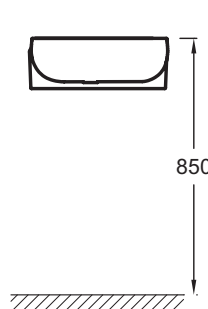

**EGL112**

**Collection:** NOUVELLE VAGUE

**Finish\*:**

00 - White

**Main features:**

**Features**

- DIMENSIONS: 45 x 46 cm
- MATERIAL: Ceramic
- FAUCET DRILLING: Percé 1 trou
- OVERFLOW: With overflow hole
- RECOMMENDED BRASSWARE: Nouvelle Vague

- WEIGHT: 12 kg
- INSTALLATION TYPE: Self-supporting
- TAP DRILLING: 1 tap hole
- PRODUCT INCLUDED: (Tap not included)

**Consumer benefits**

- ELEGANT DESIGN : Bowl with soft corners
- FUNCTIONALITY: Soft slopes for easy cleaning, deep basin (13 cm) reduces splashes, wide rear ledge

Product Specification: Handwash basin 45 cm. EGL112. Collection: NOUVELLE VAGUE. DIMENSIONS: 45 x 46 cm. WEIGHT: 12 kg. MATERIAL: Ceramic. INSTALLATION TYPE: Self-supporting. FAUCET DRILLING: Percé 1 trou. TAP DRILLING: 1 tap hole. OVERFLOW: With overflow hole. PRODUCT INCLUDED: (Tap not included). RECOMMENDED BRASSWARE: Nouvelle Vague.