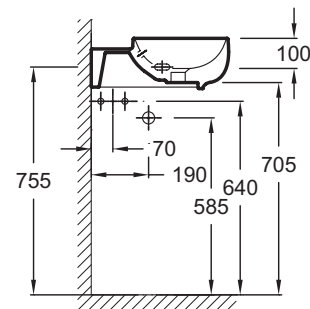

**EGL112**

**Collection:** NOUVELLE VAGUE

**Finish\*:**

00 - White

**Main features:**

**Features**

- DIMENSIONS: 45 x 46 cm
- MATERIAL: Ceramic
- FAUCET DRILLING: Percé 1 trou
- OVERFLOW: With overflow hole
- RECOMMENDED BRASSWARE: Nouvelle Vague

- WEIGHT: 12 kg
- INSTALLATION TYPE: Self-supporting
- TAP DRILLING: 1 tap hole
- PRODUCT INCLUDED: (Tap not included)

**Consumer benefits**

- ELEGANT DESIGN : Bowl with soft corners
- FUNCTIONALITY: Soft slopes for easy cleaning, deep basin (13 cm) reduces splashes, wide rear ledge

**Installation benefits**

- CLEAN, NEAT INSTALLATION: Ground underside. Bowl depth does not exceed total basin height, reduced cutout for top (trap, overflow channel and tap fittings)

**Technical drawing**

Product Specification: Handwash basin 45 cm. EGL112. Collection: NOUVELLE VAGUE. DIMENSIONS: 45 x 46 cm. WEIGHT: 12 kg. MATERIAL: Ceramic. INSTALLATION TYPE: Self-supporting. FAUCET DRILLING: Percé 1 trou. TAP DRILLING: 1 tap hole. OVERFLOW: With overflow hole. PRODUCT INCLUDED: (Tap not included). RECOMMENDED BRASSWARE: Nouvelle Vague.