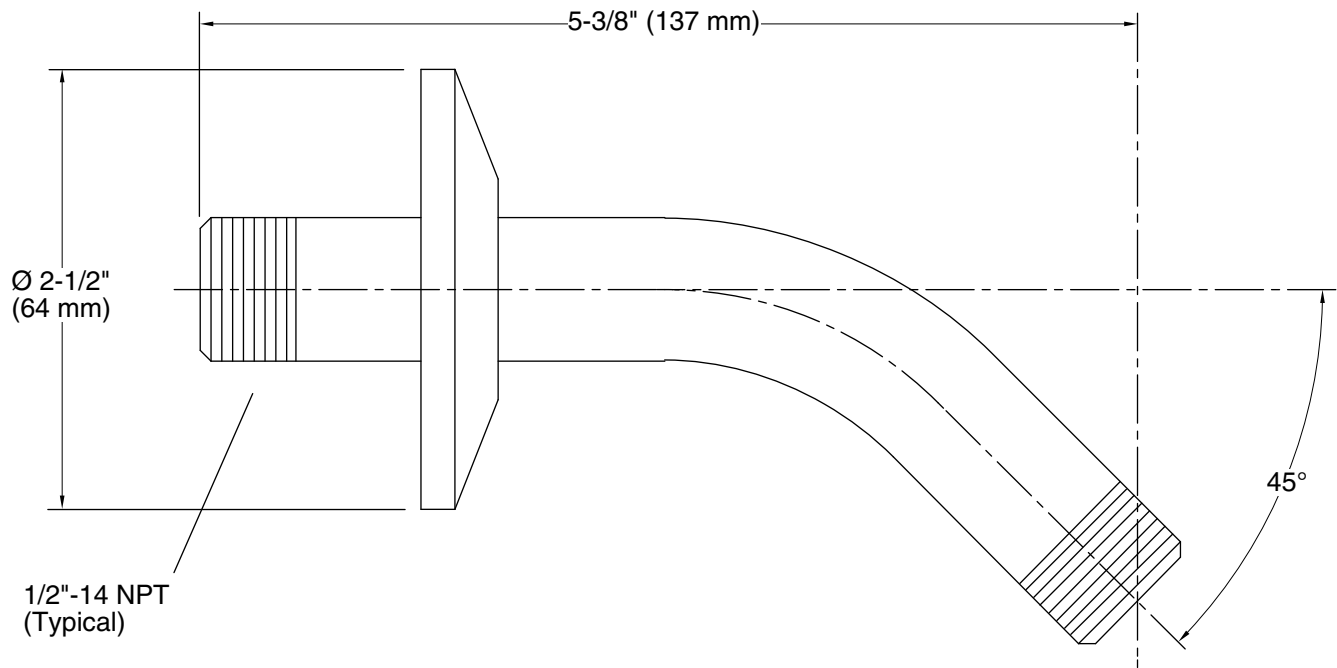

Shower Arm and Flange K-7395

Features

- Arm features 5-3/8-inch reach.
- 1/2" NPT connection.

Material

- Durable metal construction.
- KOHLER finishes resist corrosion and tarnishing.

Installation

- Wall-mount.

Technical Information

All product dimensions are nominal.

Material: Metal