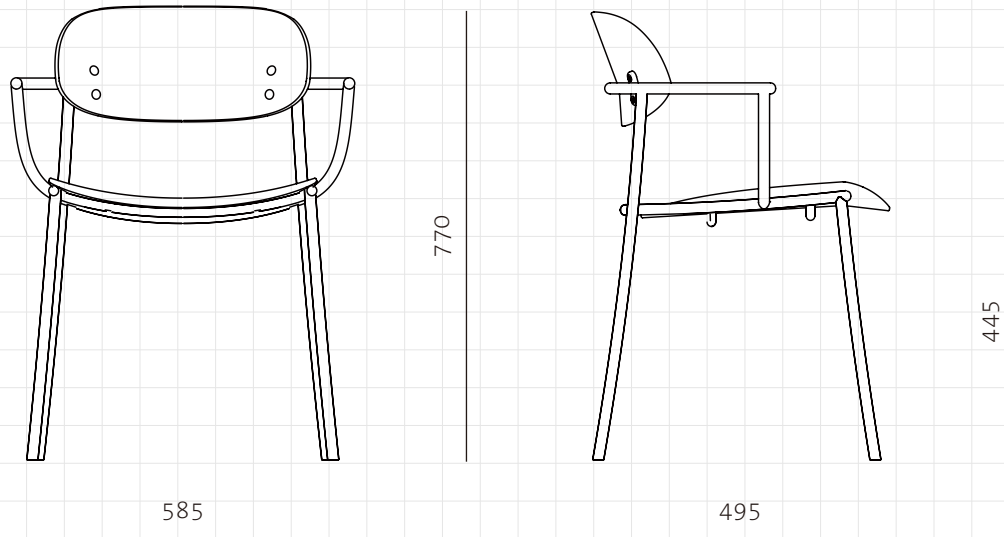

Ori Dining ArmChair

**CODE**  
**DIMENSIONS**

OR-S211  
W585x D495 x H770mm  
Seating height: 443mm

**NET WEIGHT**  
**ENVIRONMENT**  
**MATERIALS**

5.9 kg  
Indoor  
Powder coated steel frame, veneer laminated seat and back  
\*Please refer to website or contact your local representative for complete material swatches.

**SHIPPING**

<b>Package</b>	Assembled		
<b>Package Qty</b>	1 pcs/box		
<b>Packaging</b>	<b>Measurement (mm)</b>	<b>Volume (cbm)</b>	<b>Gross Weight (kg)</b>
<b>FCL</b>	W539 x D560 x H855	0.28	12.80
<b>LCL/AIR</b>	W633 x D600 x H945	0.36	12.10