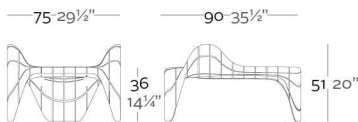

F³ Side Table / Ottoman
F³ Mesa Baja

ReferenceX, for example 0000A ReferenciaX, ejemplo 0000A.

* A: BASIC R: AUTORRIEGO F: LACADO W:LUZ L: LEDS B: FULL WHITE G: GLASS

FINISHES ACABADOS

COLOURS COLORES

BASIC, SELF-WATERING / AUTORRIEGO

LACQUERED / LACADO

LIGHT / LUZ, LED RGB, LED DMX, BATTERY BATERIA

TWO-TONE LAC. BICOLOR FOC