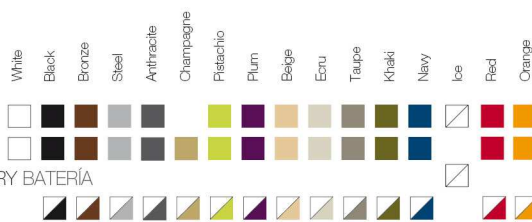

Tacos antideslizantes.

OPTIONS OPCIONES

Lacquered Two-Tone: Lacquered finish in two different colours. Suitable for indoor and outdoor.

Bicolor Lacado: Acabado lacado en dos colores diferentes. Uso exterior e interior.

COLOURS COLORES

BASIC, SELF-WATERING / AUTORRIEGO

LACQUERED / LACADO

LIGHT / LUZ, LED RGB, LED DMX, BATTERY BATERIA

TWO-TONE LAC. BICOLOR FOC

FABRIC TEJIDOS

NAUTICAL NÁUTICA

SILVERTEX

* A: BASIC R: AUTORRIEGO F: LACADO W:LUZ L: LEDS B: FULL WHITE G: GLASS

FINISHES ACABADOS

COLOURS COLORES

BASIC, SELF-WATERING / AUTORRIEGO

LACQUERED / LACADO

LIGHT / LUZ, LED RGB, LED DMX, BATTERY BATERIA

TWO-TONE LAC. BICOLOR FOC

FABRIC TEJIDOS

NAUTICAL NAUTICA

SILVERTEX

KINNASAND

Type plug available Tipo de plug disponible