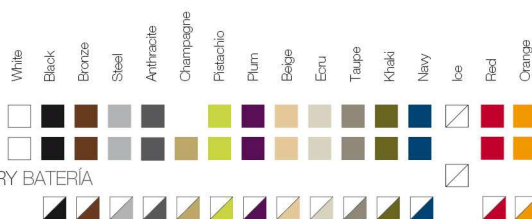

Продажа дизайнерской мебели,
света и аксессуаров
по всей России

8 (800) 500-70-36
hello@barcelonadesign.ru
www.barcelonadesign.ru F3 TUMBONA

DESCRIPTION DESCRIPTION

Made in resin of polyethylene by rotational moulding. 100% Recyclable. Item suitable for indoor and outdoor use. Available with different finishes.

Fabricado en resina de polietileno mediante moldeo rotacional con doble pared. 100% Reciclable. Apto para exterior e interior. Disponible en varios acabados.

WEIGHT PESO 30 Kg.

INCLUDE INCLUYE

Non-slipping feet.

Tacos antideslizantes.

OPTIONS OPCIONES

Outdoor cushions (thick 2"). Lacquered Tow-Tone: Lacquered finish in two different colours. Suitable for indoor and outdoor.

Acolchado para exterior (grosor 4 cm). Bicolor Lacado: Acabado lacado en dos colores diferentes. Uso exterior e interior.

REFERENCE* REFERENCIA*

60005

60005F

60005FP

ReferenceX, for example 0000A ReferenciaX, ejemplo 0000A.

* A: BASIC R: AUTORRIEGO F: LACADO W:LUZ L: LEDS B: FULL WHITE G: GLASS

FINISHES ACABADOS

COLOURS COLORES

BASIC, SELF-WATERING / AUTORRIEGO

LACQUERED / LACADO

LIGHT / LUZ, LED RGB, LED DMX, BATTERY BATERIA

TWO-TONE LAC. BICOLOR FOC