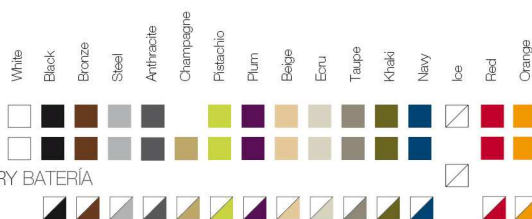

* A: BASIC R: AUTORRIEGO F: LACADO W:LUZ L: LEDS B: FULL WHITE G: GLASS

FINISHES ACABADOS

COLOURS COLORES

BASIC, SELF-WATERING / AUTORRIEGO

LACQUERED / LACADO

LIGHT / LUZ, LED RGB, LED DMX, BATTERY BATERIA

WEIGHT PESO 10 Kg.

INCLUDE INCLUYE

Non-slipping feet.

Tacos antideslizantes.

OPTIONS OPCIONES

Lacquered Two-Tone: Lacquered finish in two different colours. Suitable for indoor and outdoor.

Bicolor Lacado: Acabado lacado en dos colores diferentes. Uso exterior e interior.

REFERENCE* REFERENCIA*

60002FP

F³ Side Table / Ottoman
F³ Mesa Baja

ReferenceX, for example 0000A ReferenciaX, ejemplo 0000A.

* A: BASIC R: AUTORRIEGO F: LACADO W:LUZ L: LEDS B: FULL WHITE G: GLASS

FINISHES ACABADOS

COLOURS COLORES

BASIC, SELF-WATERING / AUTORRIEGO

LACQUERED / LACADO

LIGHT / LUZ, LED RGB, LED DMX, BATTERY BATERIA

TWO-TONE LAC. BICOLOR FOC

FABRIC TEJIDOS

NAUTICAL NÁUTICA

SILVERTEX