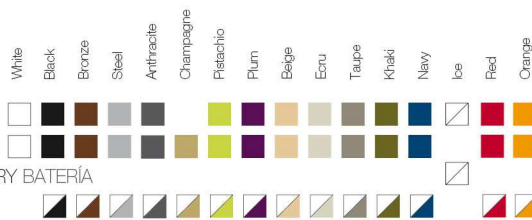

Tacos antideslizantes.

OPTIONS OPCIONES

Lacquered Two-Tone: Lacquered finish in two different colours. Suitable for indoor and outdoor.

Bicolor Lacado: Acabado lacado en dos colores diferentes. Uso exterior e interior.

REFERENCE* REFERENCIA*

60002 60002F 60004 60004F 60004F

F3 Table
F3 Mesa

ReferenceX, for example 0000A ReferenciaX, ejemplo 0000A.

* A: BASIC R: AUTORRIEGO F: LACADO W:LUZ L: LEDS B: FULL WHITE G: GLASS

FINISHES ACABADOS

COLOURS COLORES

BASIC, SELF-WATERING / AUTORRIEGO

LACQUERED / LACADO

LIGHT / LUZ, LED RGB, LED DMX, BATTERY BATERIA

TWO-TONE LAC. BICOLOR FOC

FABRIC TEJIDOS

NAUTICAL NÁUTICA

SILVERTEXT

COLOURS COLORES

BASIC, SELF-WATERING / AUTORRIEGO

LACQUERED / LACADO

LIGHT / LUZ, LED RGB, LED DMX, BATTERY BATERIA

TWO-TONE LAC. BICOLOR FOC

FABRIC TEJIDOS

NAUTICAL NÁUTICA

SILVERTEX