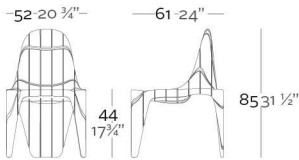

F³ Chair
F³ Silla

ReferenceX, for example 0000A ReferenciaX, ejemplo 0000A.

* A: BASIC R: AUTORRIEGO F: LACADO W:LUZ L: LEDS B: FULL WHITE G: GLASS

FINISHES ACABADOS

COLOURS COLORES

BASIC, SELF-WATERING / AUTORRIEGO

LACQUERED / LACADO

LIGHT / LUZ, LED RGB, LED DMX, BATTERY BATERIA

TWO-TONE LAC. BICOLOR FOC