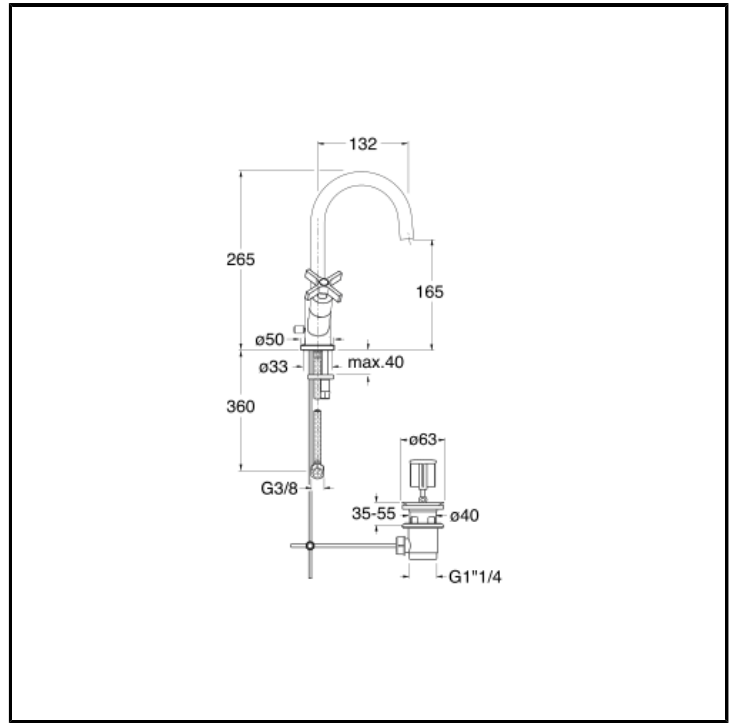

CRICR226

Basin mixer REGULAR with 1"1/4 pop up waste

FINITURE

-  Chrome
-  Brushed black chrome
-  Brushed metallic
-  Black matt
-  Yellow gold oro
-  PVD polished rose gold
-  PVD brushed rose gold

INSTALLATION