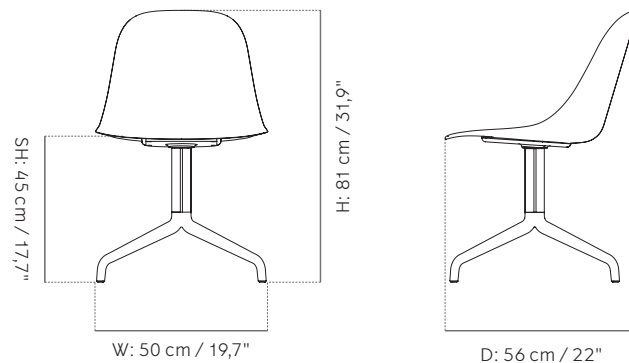

Harbour Swivel Side Chair

Technical Specifications

Production Process

Shells are made from injection moulded plastic. 4-Star Base and Seat support is made from Die-Cast Aluminum. Centre column is made from Extruded Aluminum. The base is available with regular Swivel, Swivel with Return or Swivel with Castors.

Materials

Shell: 85% Polypropylene, 15% Glass Fiber
Base: Casted and Extruded Aluminum
Casters for Powder Coated Base: PA6, PUR
Casters for Steel Base: Aluminum, PA6, PUR

Colour Code

Base:
Black (RAL 9005)
Light Grey (RAL 9002)

Shell:
Burned Red (RAL 8015)
Olive (RAL 7002)
Khaki (RAL 1011)
White (RAL 9016)
Light Grey (RAL 9002)
Black (RAL 9005)

Gloss

Gloss 20

Weight item (kg)

To be announced

Test

EN1022:2005, L2, EN16139:2013, L2
Expect Harbour Side Chair w. Casters

Certifications

N/A

Packaging Type

Brown Box

Packaging Measurement (H * W * D)

To be announced

Care Instructions

Plastic shell and base: Use a soft dry cloth to clean. Do not use any cleaners with chemicals or harsh abrasives. Avoid using water.

Upholstered Shell: Should be cleaned according to the recommendations of the textile / leather supplier.