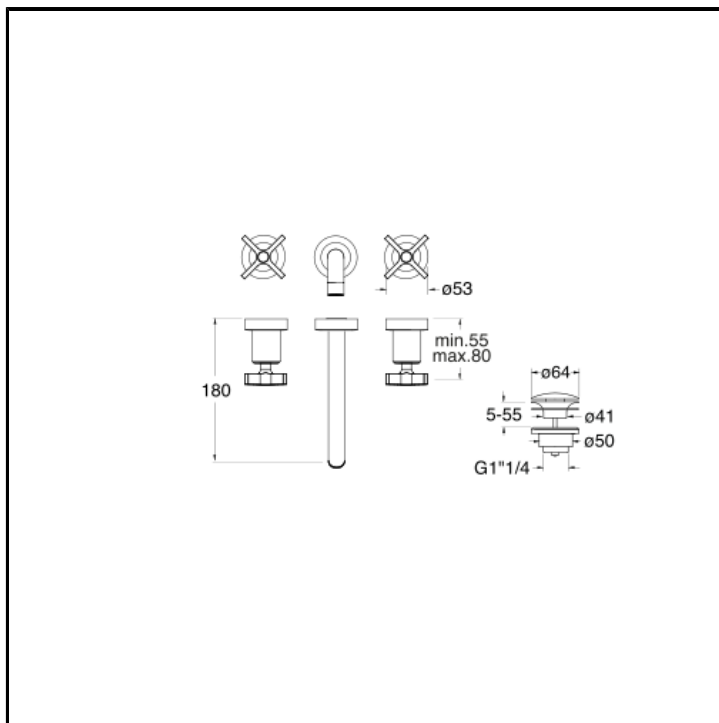

Wall mounted basin mixer REGULAR external parts for CRICS233 (side controls) - CRICS234 (right side) with 1"1/4 Up&Down waste

FINITURE

-  Chrome
-  Brushed black chrome
-  Brushed metallic
-  Black matt
-  Yellow gold oro
-  PVD polished rose gold
-  PVD brushed rose gold