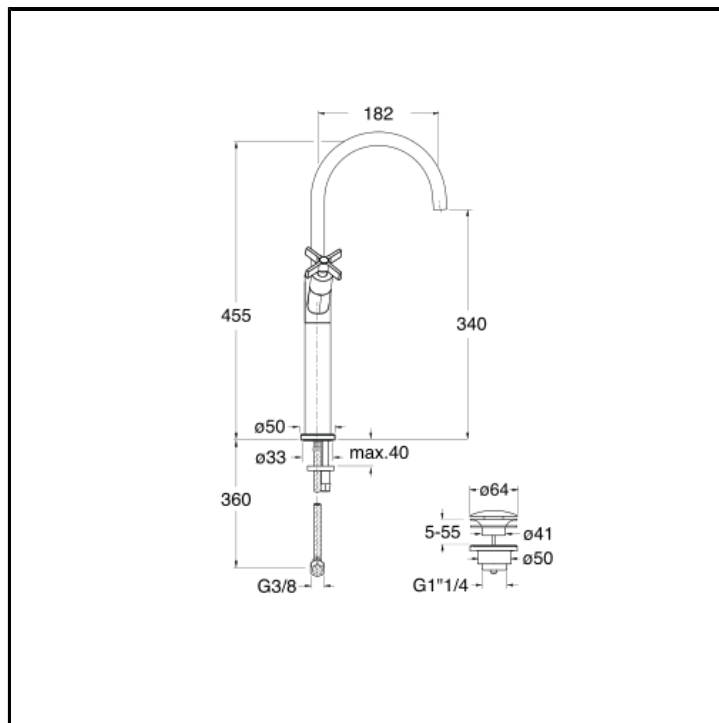

# CRICR248

Basin mixer TALL with 1"1/4 Up&Down waste