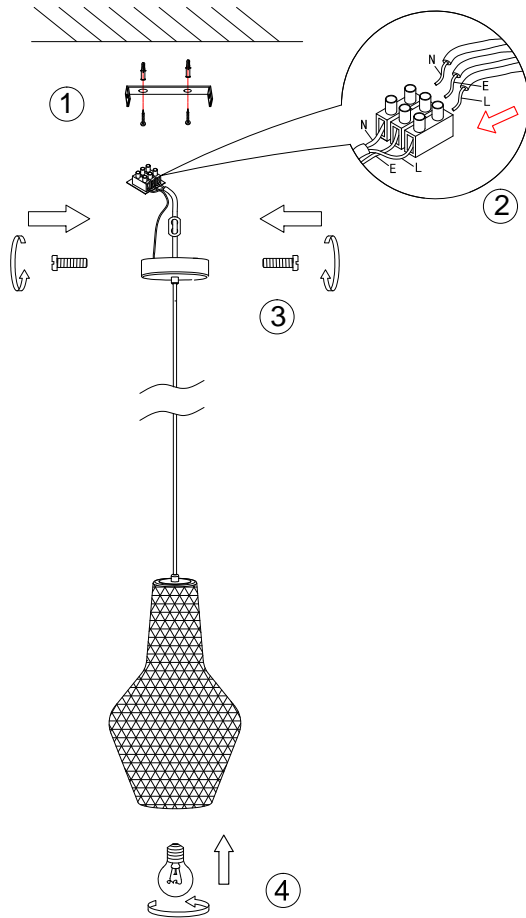

Instruction

P043PL-01B

1 x E27 (40W)

Model: P043PL-01B
Collection: Pendant
Series: Tommy

Ceiling Lamps