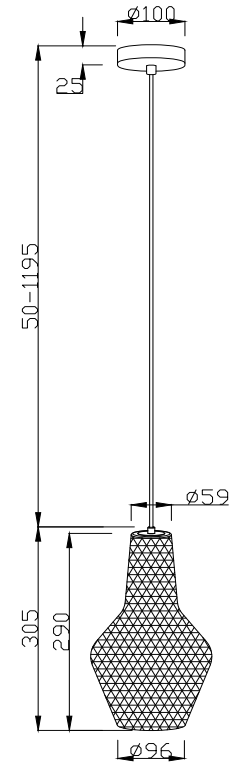

Instruction

P043PL-01B

1 x E27 (40W)

Model: P043PL-01B
Collection: Pendant
Series: Tommy

Ceiling Lamps