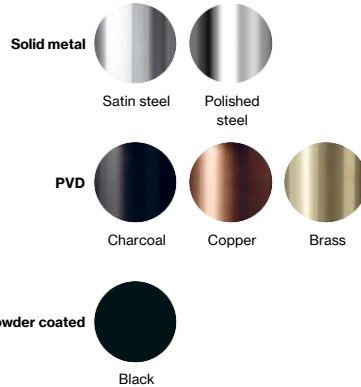

Available finishes

Spare parts/ accessories

Mounting

<https://dline.com/mounting-instructions/>

Product care

d line products are produced in the highest quality marine grade AISI 316 stainless steel. To sustain the unique d line finish please follow the below instructions:

- Wash down the surfaces using soapy water or mild detergent
- Always thoroughly rinse off with clean water
- To complete the cleaning procedure dry/polish the surface with a soft dry cloth

Please do not use scouring powder, steel wool, chloride based detergents or other aggressive cleaning products as these may damage the surface.

If spots or corrosion appear on the surface it is not due to the stainless steel quality, but to impurities in the environment, aggressive conditions or improper or insufficient cleaning.