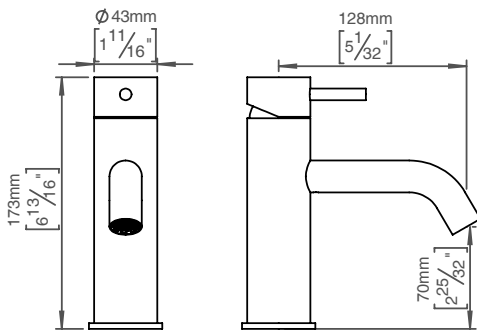

## Qtoo collection

**Product**

280mm, satin finish.

**Tender text**

QTOO collection, single lever tap, 5 1/8-130mm projection. Manufactured in the highest quality marine grade, AISI 316 stainless steel, protecting against high levels of corrosion. 20 year warranty

**Product specification**

Projection: 130mm - 5 1/8"  
 Fixed spout  
 Built in aerator  
 Toatal height: 178mm - 7"  
 Height to aerator: 69mm- 2 3/4"  
 Max. Water flow rate: 5L - 1,3gpm  
 Lead free compliant  
 Material: Marine grade AISI 316 stainless steel  
[20-year warranty \(5 years for coated items\)](#)