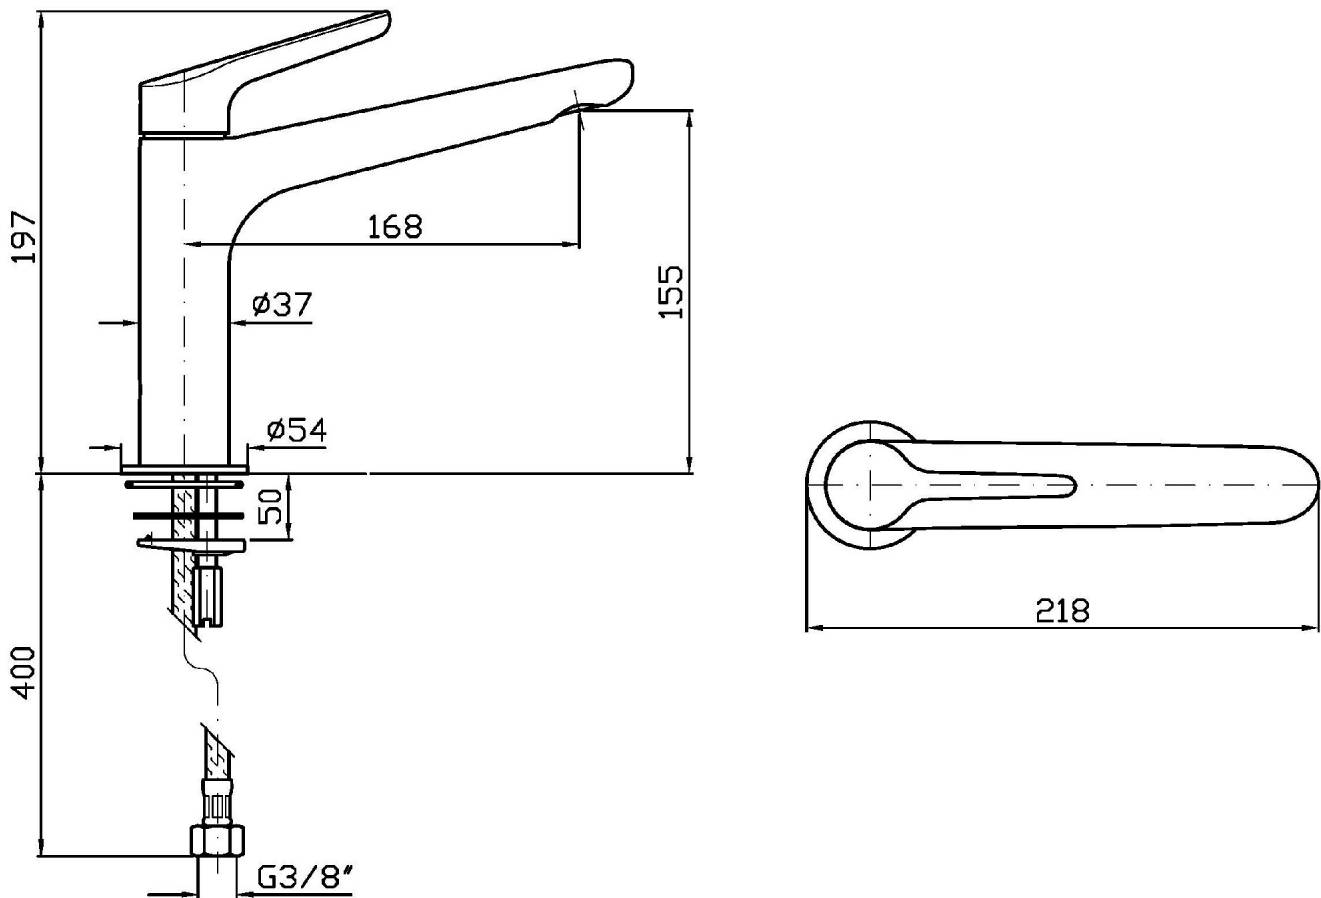

Single lever basin mixer with extended spout, aerator, without pop-up waste, flexible tails.

Finiture / Finishes

	 C3	 C8	 C40	 C41	 C50	 C51
 N1						

MEDAMEDA

ZMM714

Disegno Complessivo / Overall Drawing

MEDAMEDA

ZMM714 Portate / Flowrates (lt/min)

PRESSIONE PRESSURE	1 BAR	2 BAR	3 BAR	4 BAR	5 BAR
P1 LAVABO BASIN	3,8	4,8	5	5	5,2
P2					
P3					
P4					
P5					

MEDAMEDA

ZMM714 Pesì e Misure / Weights and Sizes

Peso (Kg) Weight (lb)	1,85 (Kg)	4,08 (lb)
Volume test (dc3) - (in3)	7,50 (dc3)	457,68 (in3)
h (mm) - (in)	90,00 (mm)	3,54 (in)
L1 (mm) - (in)	250,00 (mm)	9,84 (in)
L2 (mm) - (in)	333,00 (mm)	13,11 (in)