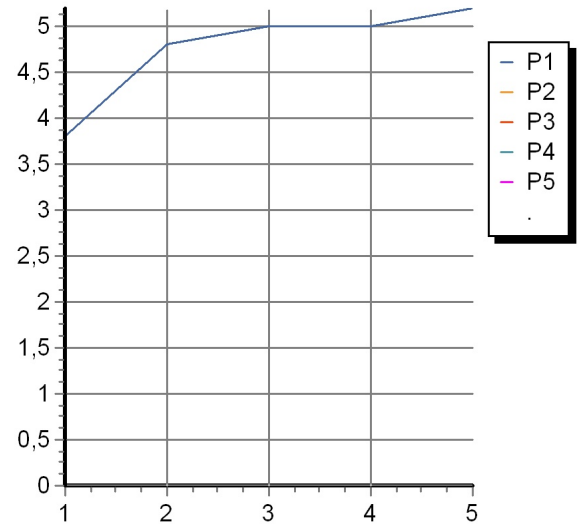

Single lever basin mixer with extended spout, aerator, without pop-up waste, flexible tails.

Finiture / Finishes

	 C3	 C8	 C40	 C41	 C50	 C51
 N1						

MEDAMEDA

ZMM714

Disegno Complessivo / Overall Drawing

MEDAMEDA

ZMM714 Portate / Flowrates (lt/min)

PRESSIONE PRESSURE	1 BAR	2 BAR	3 BAR	4 BAR	5 BAR
P1 LAVABO BASIN	3,8	4,8	5	5	5,2
P2					
P3					
P4					
P5					

MEDAMEDA

ZMM714 Pesì e Misure / Weights and Sizes

Peso (Kg) Weight (lb)	1,85 (Kg)	4,08 (lb)
Volume test (dc3) - (in3)	7,50 (dc3)	457,68 (in3)
h (mm) - (in)	90,00 (mm)	3,54 (in)
L1 (mm) - (in)	250,00 (mm)	9,84 (in)
L2 (mm) - (in)	333,00 (mm)	13,11 (in)