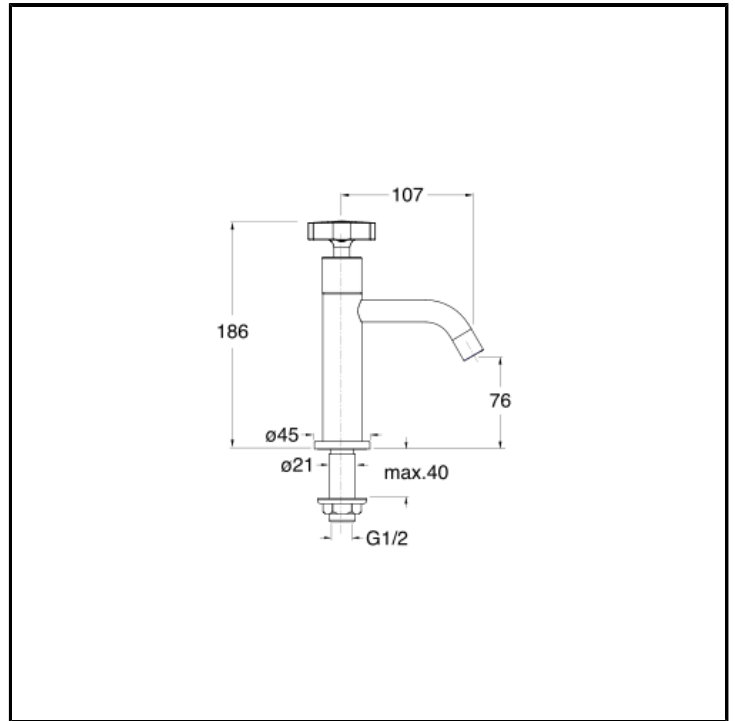

1/2" "cold water" tap

FINITURE

-  Chrome
-  Brushed black chrome
-  Brushed metallic
-  Black matt
-  Yellow gold oro
-  PVD polished rose gold
-  PVD brushed rose gold

INSTALLATION

- Top

TPOLOGY

-

ENVIRONMENT