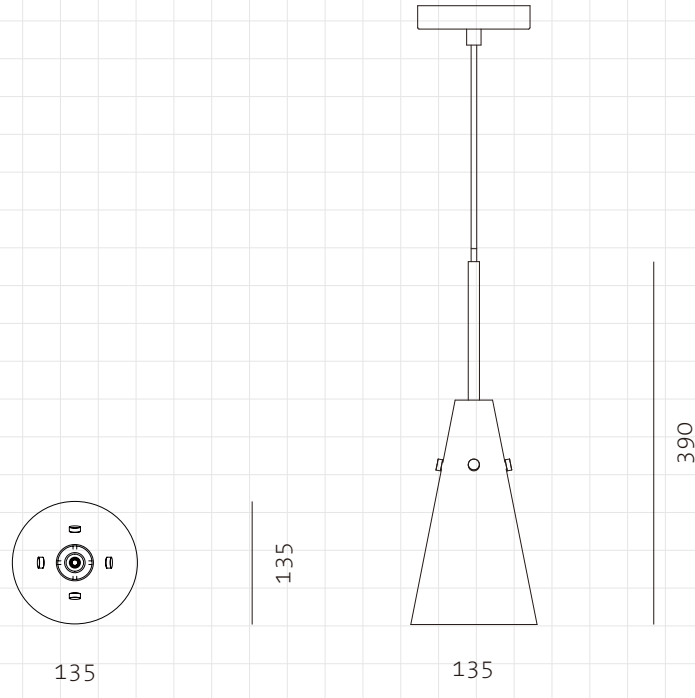

Yama Pendant Glass Small

CODE
DIMENSIONS

YA-P110-S
Ø135 x H390mm

NET WEIGHT
ENVIRONMENT
MATERIALS

0.90 kg
Indoor
Glass shade, brass plated stainless steel structure
*Please refer to website or contact your local representative for complete material swatches.

LIGHT SOURCE
CABLE LENGTH
CERTIFICATIONS

CE/ETL/CCC:G9, 5w
3m
ETL (110-120VAC 50/60Hz) | CE (220-240V~50Hz) | CCC (220-240V~50Hz)

SHIPPING

Package	Assembled		
Package Qty	1 pcs/box		
Packaging	Measurement (mm)	Volume (cbm)	Gross Weight (kg)
FCL/LCL/AIR	W340 x D370 x H200	0.03	1.67