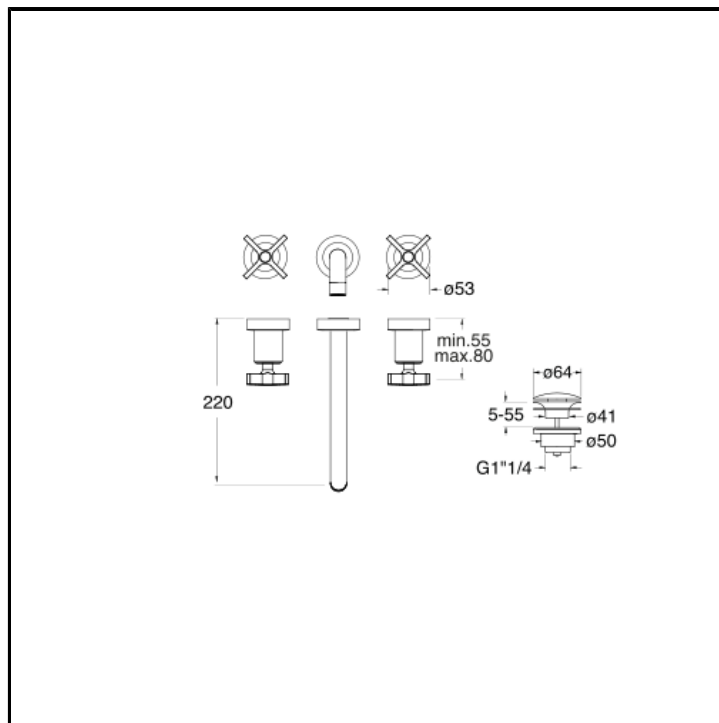

Wall mounted basin mixer LARGE external parts for CRICS233 (side controls) - CRICS234 (right side) with 1"1/4 Up&Down waste

FINITURE

-  Chrome
-  Brushed black chrome
-  Brushed metallic
-  Black matt
-  Yellow gold oro
-  PVD polished rose gold
-  PVD brushed rose gold