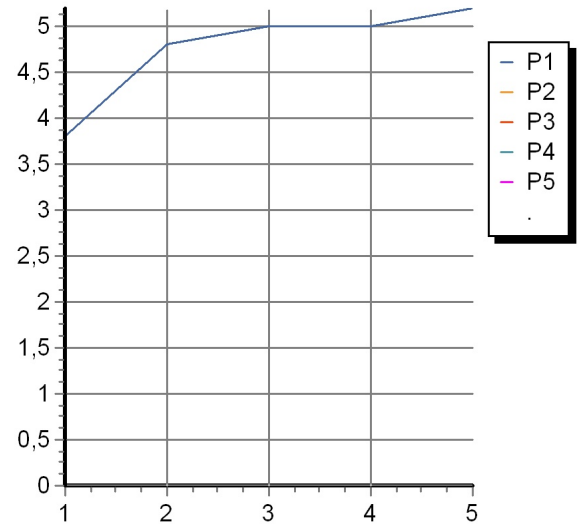

Single lever basin mixer with high spout, aerator, 1 ¼" pop-up waste, flexible tails.

Finiture / Finishes

	 C3	 C8	 C40	 C41	 C50	 C51
Cromo / Chrome	Nickel Spazzolato / Brushed Nickel	Nickel Lucido / Polished Nickel	Oro / Gold	Oro spazzolato / Brushed Gold	Metal Black / Metal Black	Metal Black spazzolato / Brushed Metal Black
	N1					
Nero Opaco Goffrato / Embossed Matt Black						

MEDAMEDA

ZMM712 Portate / Flowrates (lt/min)

PRESSIONE PRESSURE	1 BAR	2 BAR	3 BAR	4 BAR	5 BAR
P1 LAVABO BASIN	3,8	4,8	5	5	5,2
P2					
P3					
P4					
P5					

MEDAMEDA

ZMM712 Pesì e Misure / Weights and Sizes

Peso (Kg) Weight (lb)	2,65 (Kg)	5,84 (lb)
Volume test (dc3) - (in3)	11,01 (dc3)	671,87 (in3)
h (mm) - (in)	90,00 (mm)	3,54 (in)
L1 (mm) - (in)	335,00 (mm)	13,19 (in)
L2 (mm) - (in)	365,00 (mm)	14,37 (in)