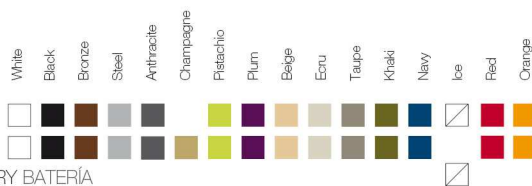

FINISHES ACABADOS

COLOURS COLORES

BASIC

LACQUERED / LACADO

LIGHT / LUZ, LED RGB, LED DMX, BATTERY BATERIA

FABRIC TEJIDOS

NAUTICAL NÁUTICA

SILVERTEX