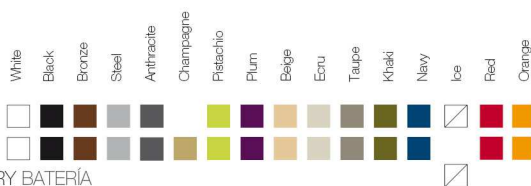

KES Planter 90x90
KES Maceta 90x90

FINISHES ACABADOS

COLOURS COLORES

BASIC, SELF-WATERING / AUTORRIEGO

LACQUERED / LACADO

LIGHT / LUZ, LED RGB, LED DMX, BATTERY BATERIA

Type plug available Tipo de plug disponible