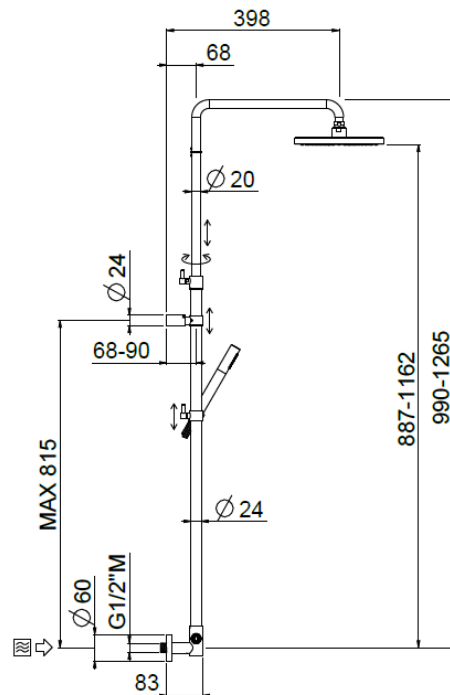

TECHNICAL DRAWING