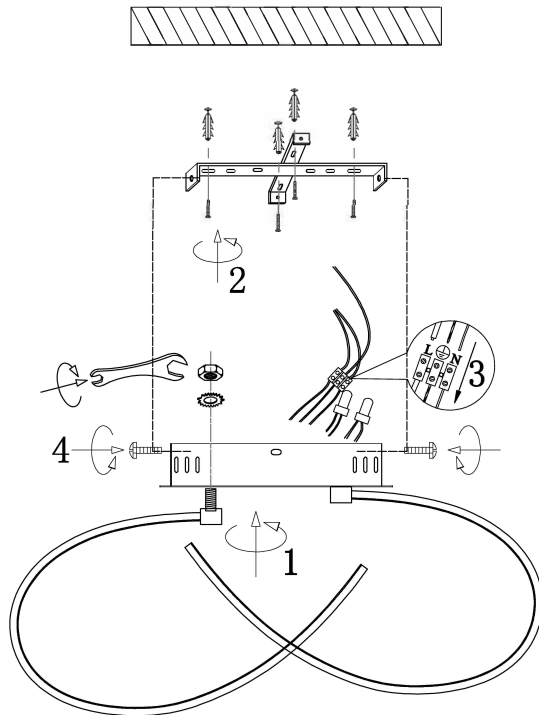

FREYA
TRADITION OF QUALITY

Instruction

FR10024CL-L93W

MAX 93W
7000 Lumen

Model: FR10024CL-L93W
Collection: LED Market

Ceiling Lamps