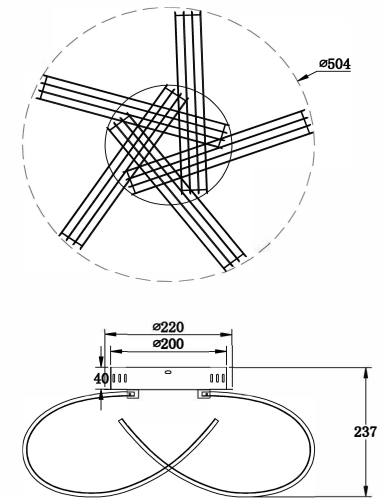

FREYA
TRADITION OF QUALITY

Instruction

FR10024CL-L93W

MAX 93W
7000 Lumen

Model: FR10024CL-L93W
Collection: LED Market

Ceiling Lamps