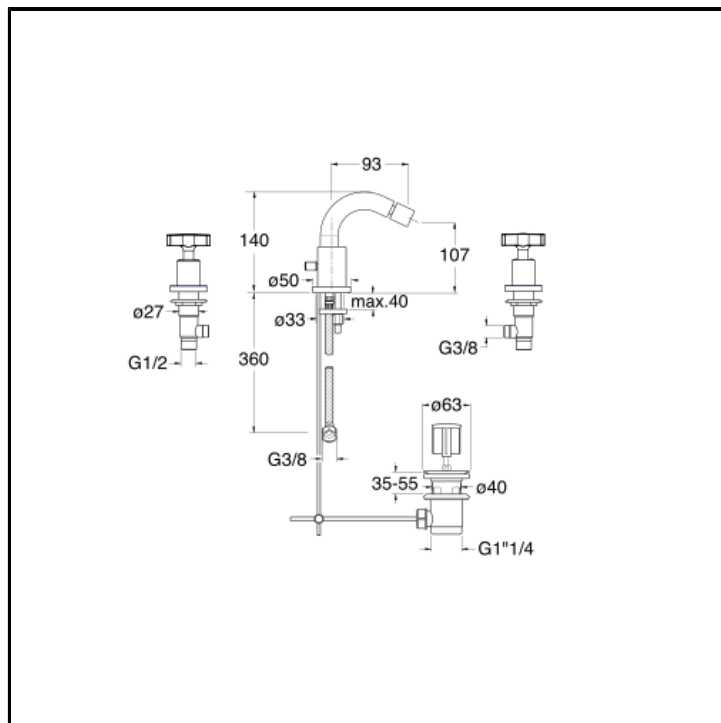

CRICR330

3 hole bidet mixer with 1"1/4 pop up waste

FINITURE

-  Chrome
-  Brushed black chrome
-  Brushed metallic
-  Black matt
-  Yellow gold oro
-  PVD polished rose gold
-  PVD brushed rose gold

INSTALLATION