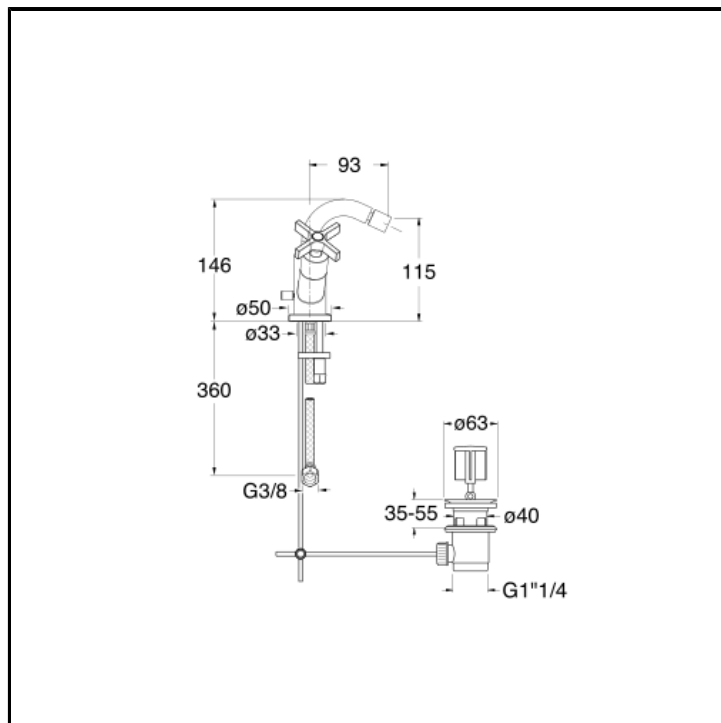

CRICR326

Bidet mixer with 1"1/4 pop up waste

FINITURE

-  Chrome
-  Brushed black chrome
-  Brushed metallic
-  Black matt
-  Yellow gold oro
-  PVD polished rose gold
-  PVD brushed rose gold

INSTALLATION