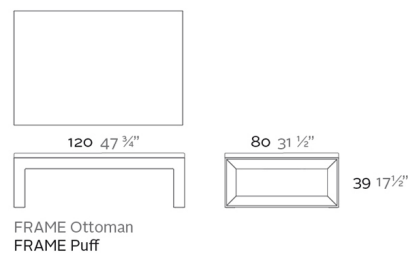

LACQUERED

Ref. 54102F

Lacquered Polyethylene

COLOR	BASIC	LACQUERED / LACADO
ICE		
WHITE		
BLACK		
STEEL		
RED		
PISTACHIO		
ORANGE		
KAKI		
NAVY		
TAUPE		
PLUM		
ECRU