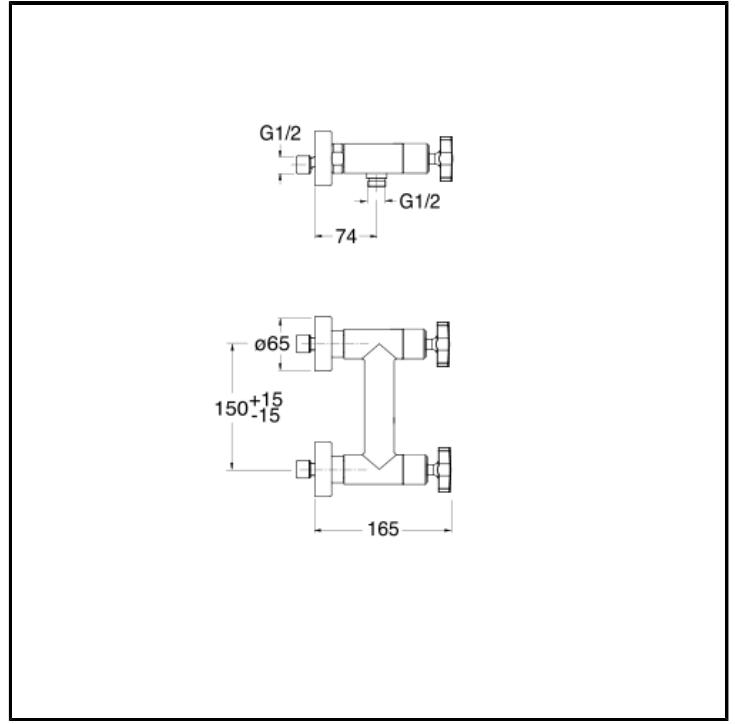

External shower mixer

FINITURE

-  Chrome
-  Brushed black chrome
-  Brushed metallic
-  Black matt
-  Yellow gold oro
-  PVD polished rose gold
-  PVD brushed rose gold

INSTALLATION

- Wall

TIPOLOGY

-

ENVIRONMENT