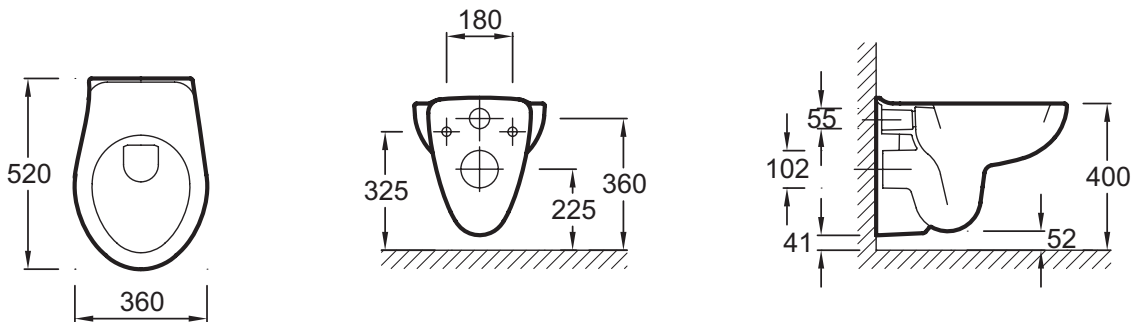

E4345-Y1

Collection: BRIVE

Finish*:

00 - White

Main features:

Features

- DIMENSIONS: 52 x 36 cm
- MATERIAL: Ceramic
- VOLUME OF WATER: 2.6/4 L and 3/6 L
- RIM TYPE: Open (traditional)
- SEAT : Slow-close
- WEIGHT: 14.5 kg
- INSTALLATION TYPE: Wall-hung
- HEIGHT: Standard
- RIM: With rim

Consumer benefits

- ECONOMICAL: Especially designed to be water efficient (2.6/4 L)

Technical drawing

Product Specification: Wall-hung WC pan, no seat holes. E4345-Y1. Collection: BRIVE. DIMENSIONS: 52 x 36 cm. WEIGHT: 14.5 kg. MATERIAL: Ceramic. INSTALLATION TYPE: Wall-hung. VOLUME OF WATER: 2.6/4 L and 3/6 L. HEIGHT: Standard. RIM TYPE: Open (traditional). RIM: With rim. SEAT : Slow-close.