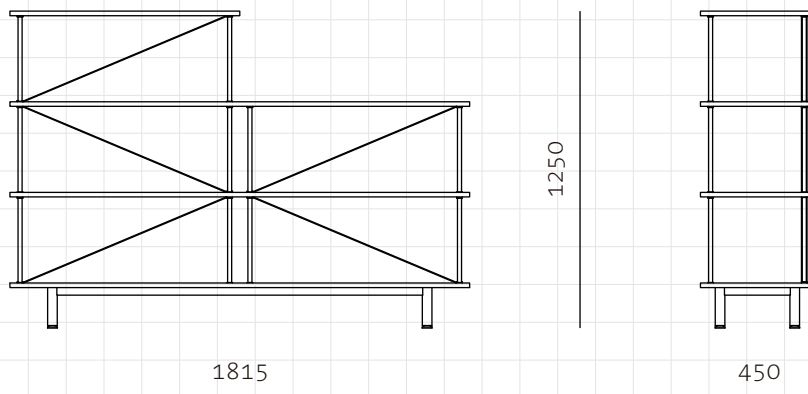

Seiton 3-1 L

CODE

SE-SF131-L

DIMENSIONS

W1815 x D450 x H1250mm

NET WEIGHT

kg

ENVIRONMENT

1 pcs/box

Packaging

Measurement (mm)

Volume (cbm)

Gross Weight (kg)

FCL

LCL/AIR