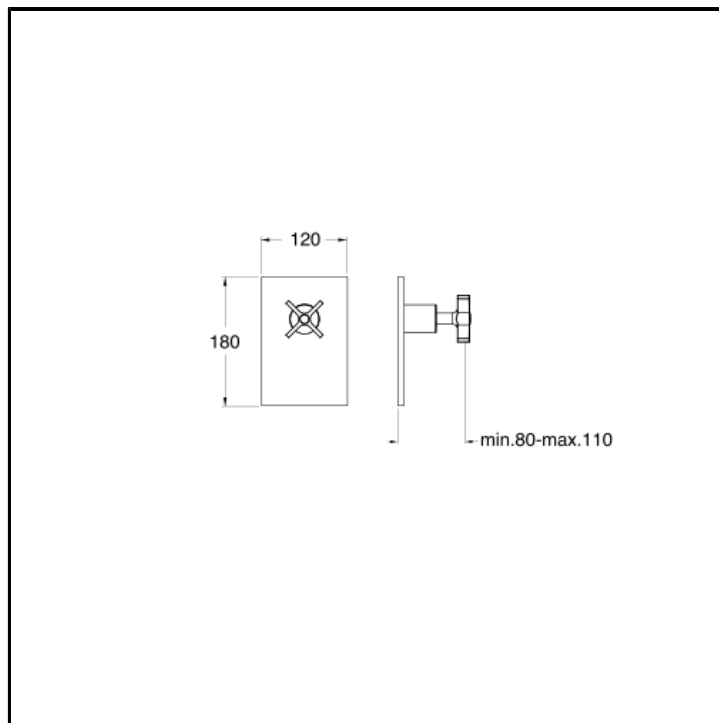

Progressive shower mixer external parts for CRICS535 with ABS plate

FINITURE

 Chrome

INSTALLATION

- Wall

TPOLOGY

-

ENVIRONMENT