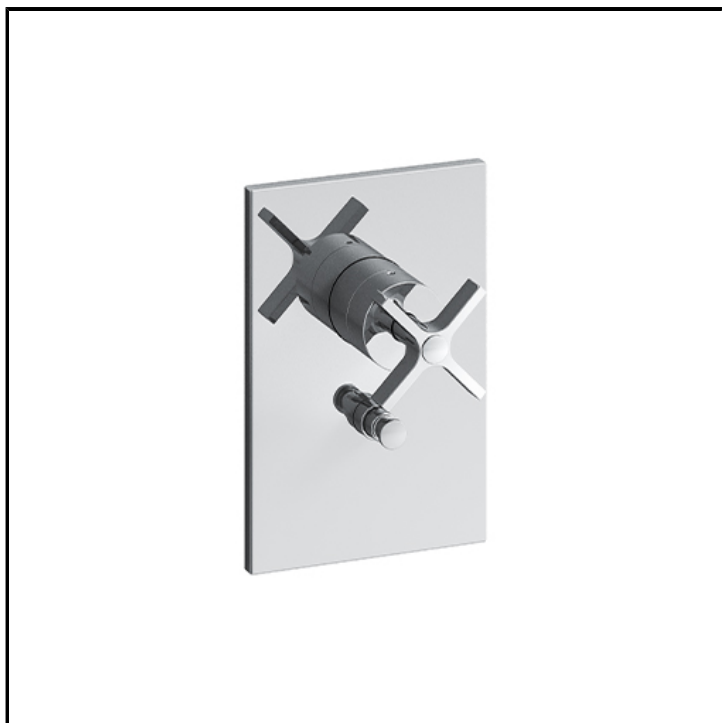

Progressive bath/shower mixer external parts for CRICS535 with 2 outlet diverter and ABS plate

FINITURE

 Chrome

INSTALLATION

- Wall

TIPOLOGY

-

ENVIRONMENT

- Bathroom