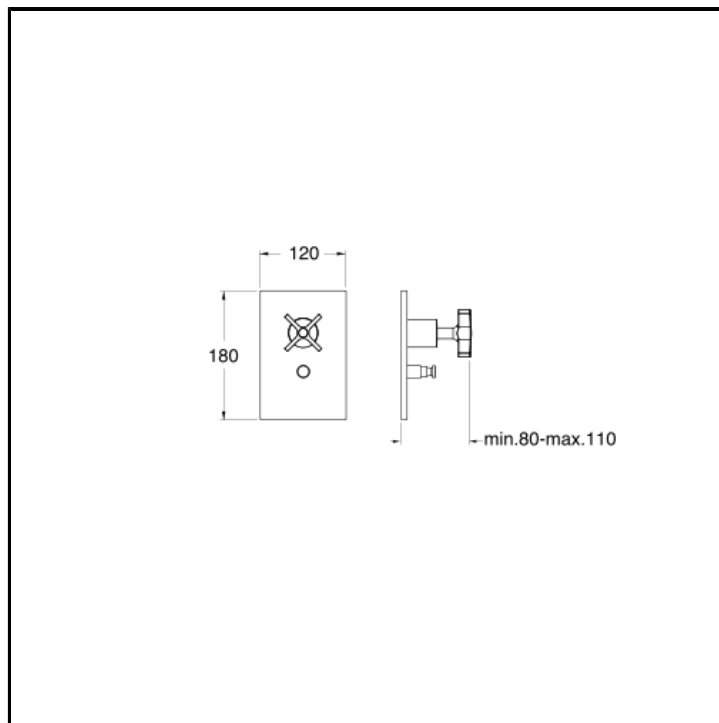

Progressive bath/shower mixer external parts for CRICS535 with 2 outlet diverter and ABS plate

FINITURE

 Chrome

INSTALLATION

- Wall

TIPOLOGY

-

ENVIRONMENT