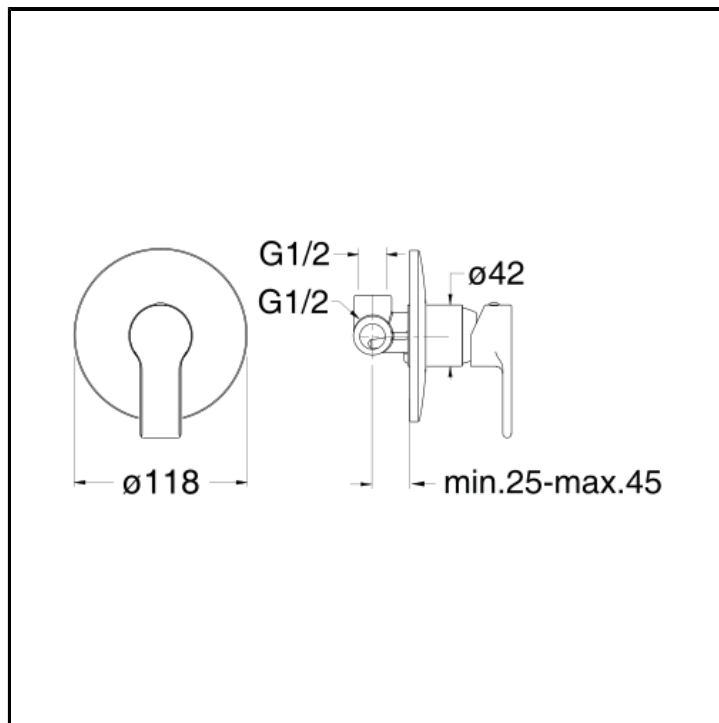

Complete concealed shower mixer with metal plate