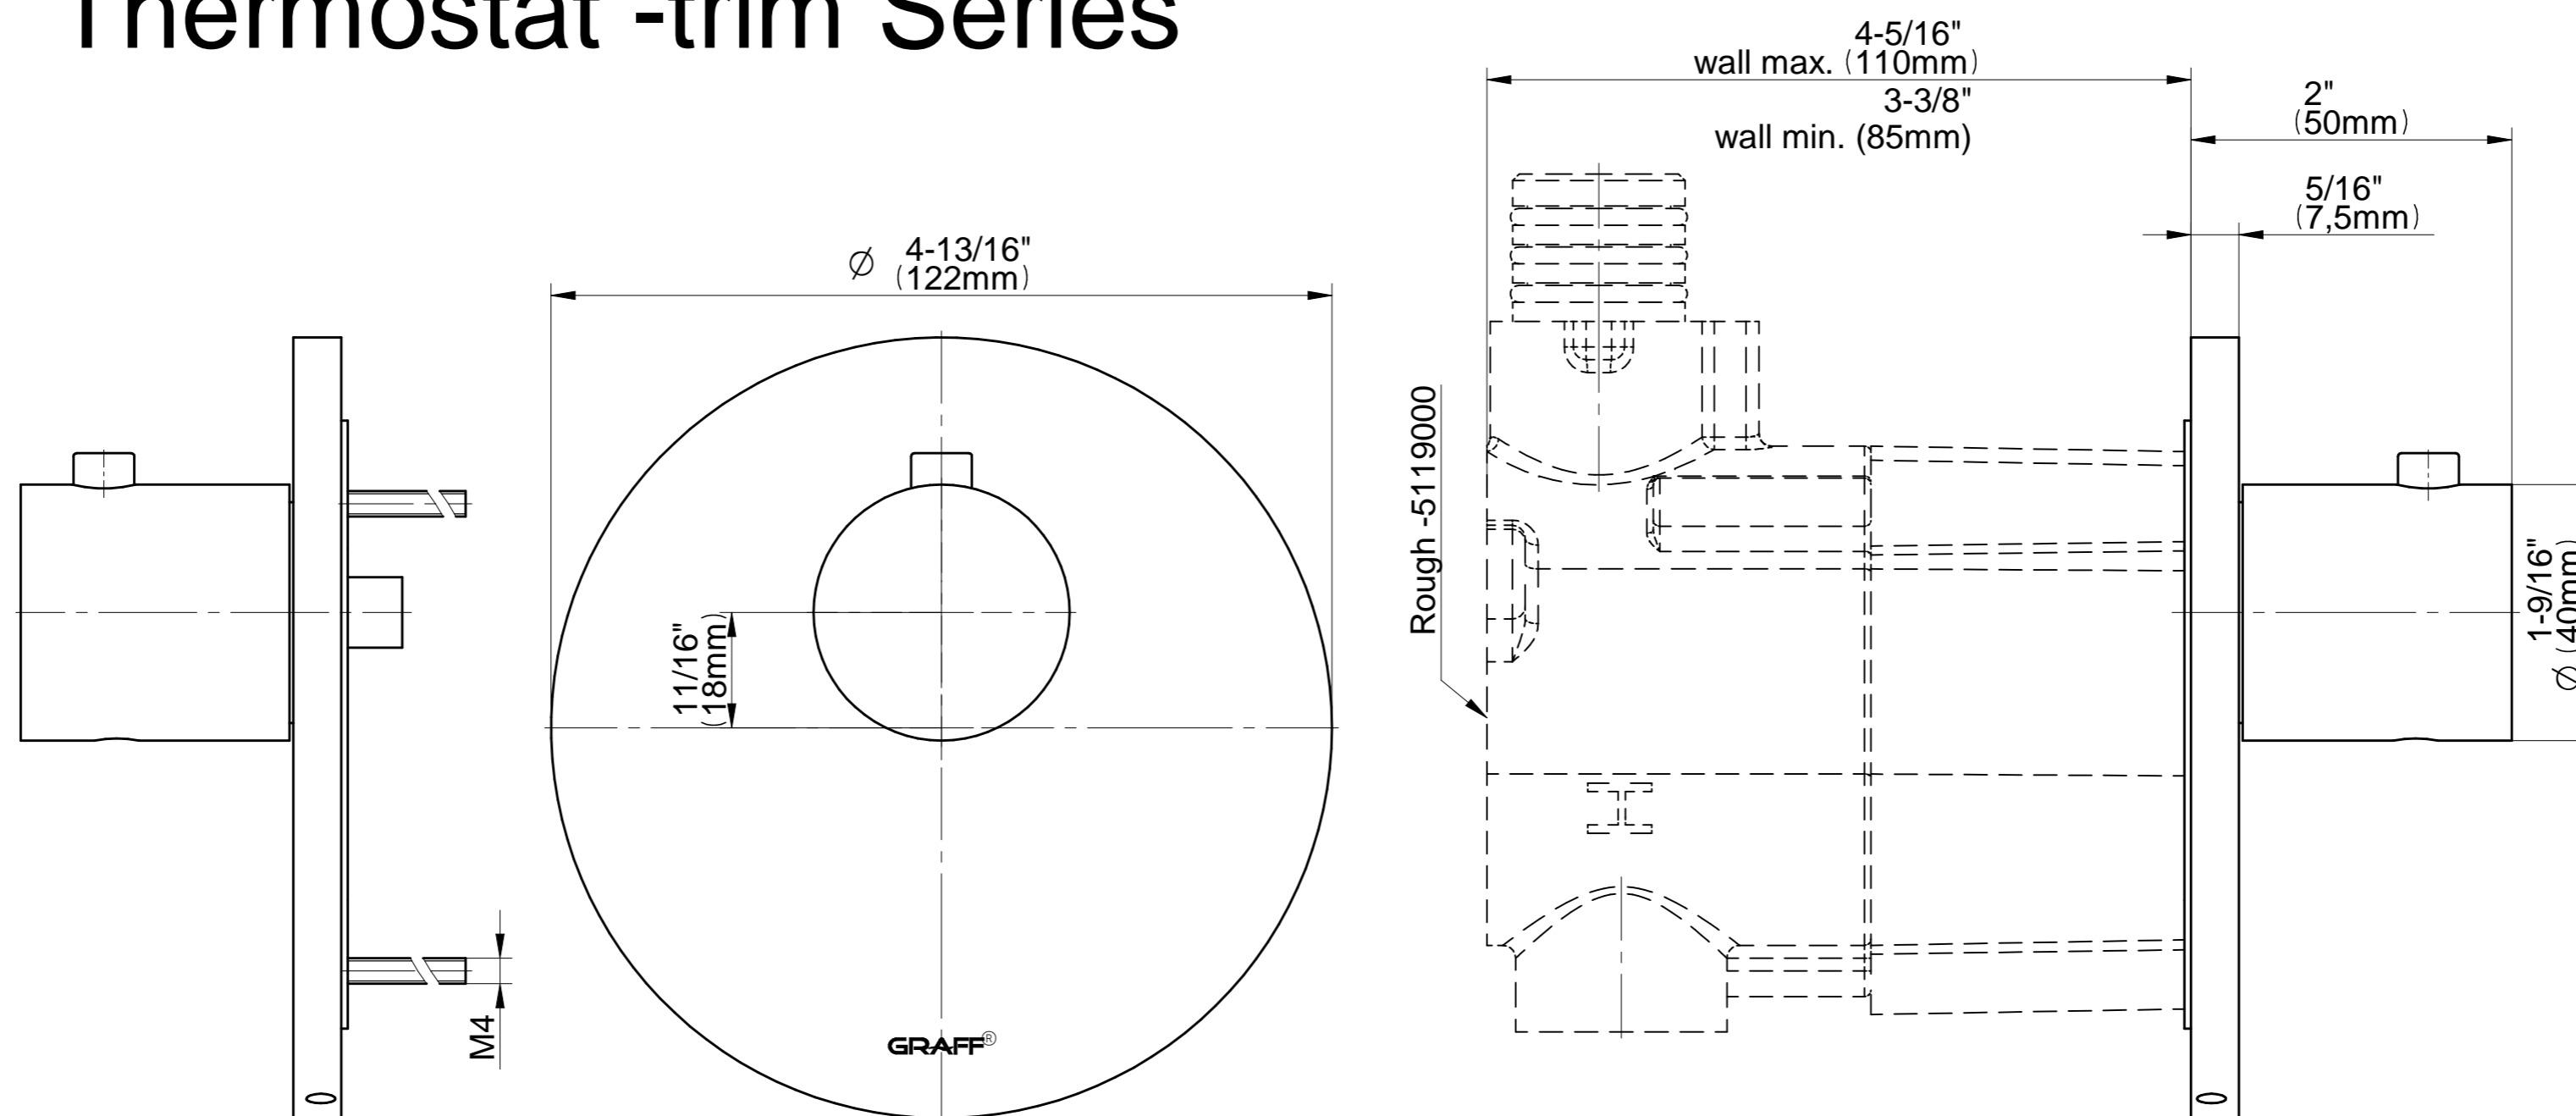

# 5123000

## Thermostat -trim Series

**GRAFF®**  
CUTTING EDGE DESIGN