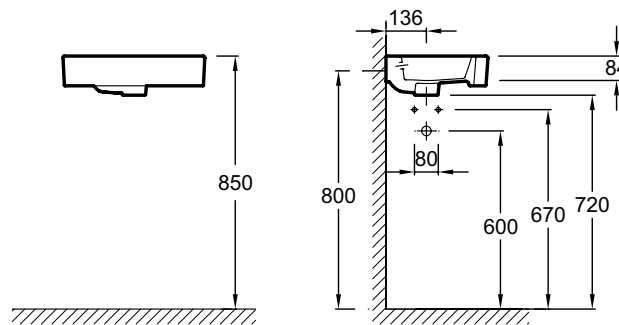

**EGP112**

**Collection:** ODÉON RIVE GAUCHE

**Finish\*:**

00 - White

**Main features:**

**Features**

- **DIMENSIONS:** 34 x 34 cm
- **MATERIAL:** Ceramic
- **WEIGHT:** 7.2 kg
- **INSTALLATION TYPE:** Self-supporting or can be mounted on a specific cabinet

Product Specification: Corner handwash basin 34 cm. EGP112. Collection: ODÉON RIVE GAUCHE. DIMENSIONS: 34 x 34 cm. WEIGHT: 7.2 kg. MATERIAL: Ceramic. INSTALLATION TYPE: Self-supporting or can be mounted on a specific cabinet.