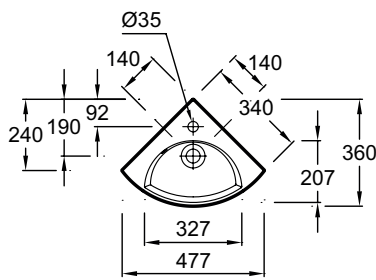

**EGP112**

**Collection:** ODÉON RIVE GAUCHE

**Finish\*:**

00 - White

**Main features:**

**Features**

- **DIMENSIONS:** 34 x 34 cm
- **MATERIAL:** Ceramic
- **WEIGHT:** 7.2 kg
- **INSTALLATION TYPE:** Self-supporting or can be mounted on a specific cabinet

Product Specification: Corner handwash basin 34 cm. EGP112. Collection: ODÉON RIVE GAUCHE. DIMENSIONS: 34 x 34 cm. WEIGHT: 7.2 kg. MATERIAL: Ceramic. INSTALLATION TYPE: Self-supporting or can be mounted on a specific cabinet.