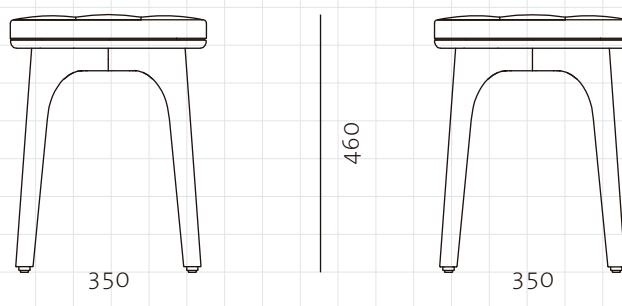

**Utility Stool H460**

**CODE**

UT-S610-460

**DIMENSIONS**

W350 x D350 x H460mm

**NET WEIGHT**

Seating height: 460mm

**ENVIRONMENT**

4.0 kg

**MATERIALS**

Indoor

Solid wood legs, Upholstered seat

\*Please refer to website or contact your local representative for complete material swatches.

**SHIPPING**

<b>Package</b>	Assembled		
<b>Package Qty</b>	1 pcs/box		
<b>Packaging</b>	<b>Measurement (mm)</b>	<b>Volume (cbm)</b>	<b>Gross Weight (kg)</b>
<b>FCL</b>	W415 x D415 x H545	0.09	6.0
<b>LCL/AIR</b>	W435 x D435 x H565	0.11	9.0