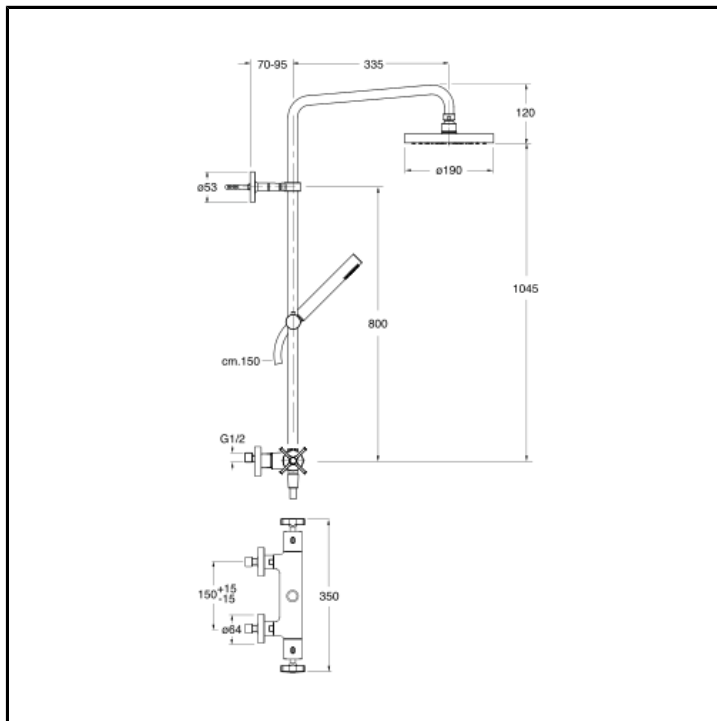

# CRICR486

External thermostatic shower mixer with turning column pipe, checkable anti-lime overhead shower, anti-lime hand shower with slide rail and LONG LIFE flexible hose

## INSTALLATION

- Wall