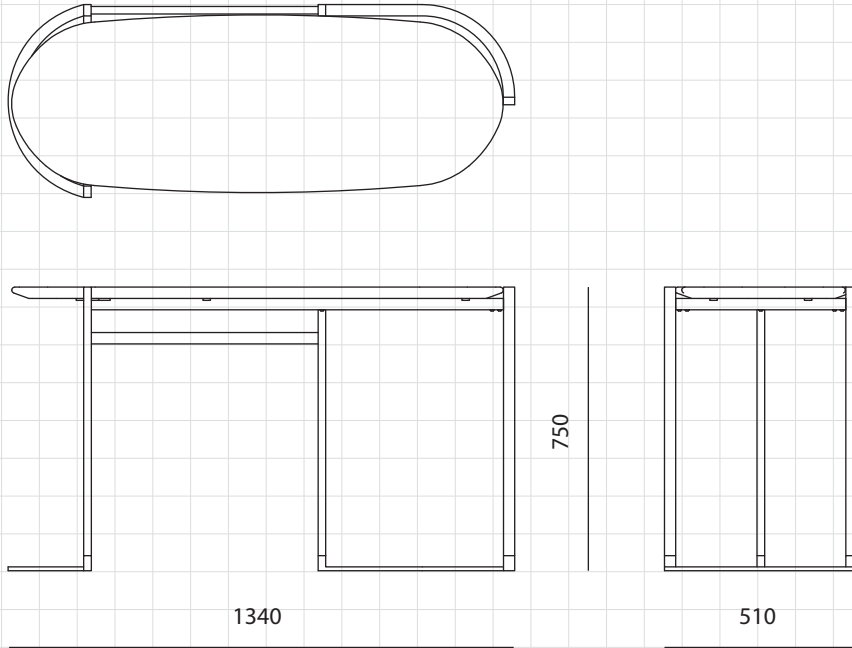

Blink Console

CODE	BL-T710																				
DIMENSIONS	W1340 x D510 x H750mm																				
NET WEIGHT	19.0 kg																				
ENVIRONMENT	Indoor																				
MATERIALS	Veneer laminate top, Powder coated steel frame, Brass plated stainless steel *Please refer to website or contact your local representative for complete material swatches.																				
SHIPPING	<table><tr><td>Package</td><td>Knock Down</td><td></td><td></td></tr><tr><td>Package Qty</td><td>1 pcs/box</td><td></td><td></td></tr><tr><td>Packaging</td><td>Measurement (mm)</td><td>Volume (cbm)</td><td>Gross Weight (kg)</td></tr><tr><td>FCL</td><td>W1400 x D720 x H200</td><td>0.20</td><td>22.68</td></tr><tr><td>LCL/AIR</td><td>W1420 x D740 x H295</td><td>0.31</td><td>34.89</td></tr></table>	Package	Knock Down			Package Qty	1 pcs/box			Packaging	Measurement (mm)	Volume (cbm)	Gross Weight (kg)	FCL	W1400 x D720 x H200	0.20	22.68	LCL/AIR	W1420 x D740 x H295	0.31	34.89
Package	Knock Down																				
Package Qty	1 pcs/box																				
Packaging	Measurement (mm)	Volume (cbm)	Gross Weight (kg)																		
FCL	W1400 x D720 x H200	0.20	22.68																		
LCL/AIR	W1420 x D740 x H295	0.31	34.89																		