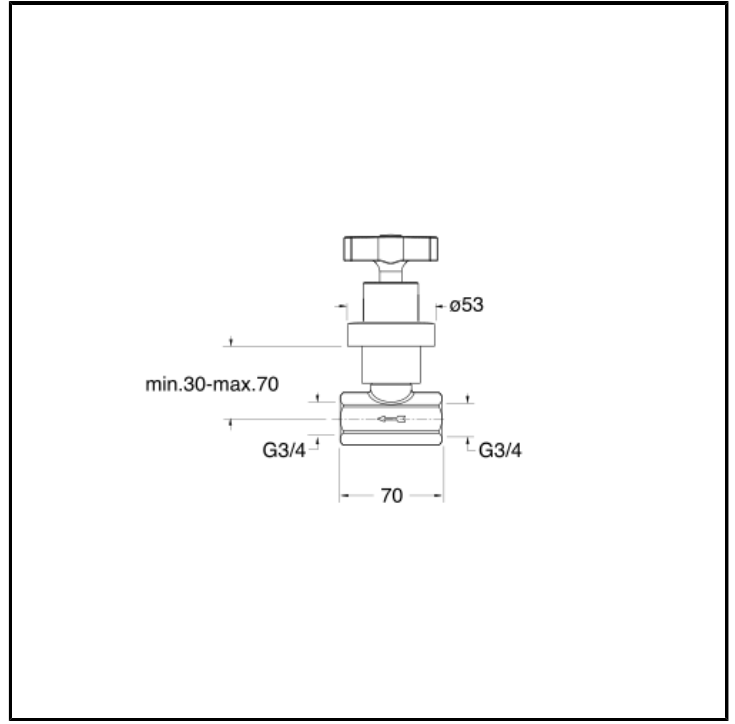

3/4" stopcock

FINITURE

-  Chrome
-  Brushed black chrome
-  Brushed metallic
-  Black matt
-  Yellow gold oro
-  PVD polished rose gold
-  PVD brushed rose gold

INSTALLATION

- Wall

TIPOLOGY

-

ENVIRONMENT