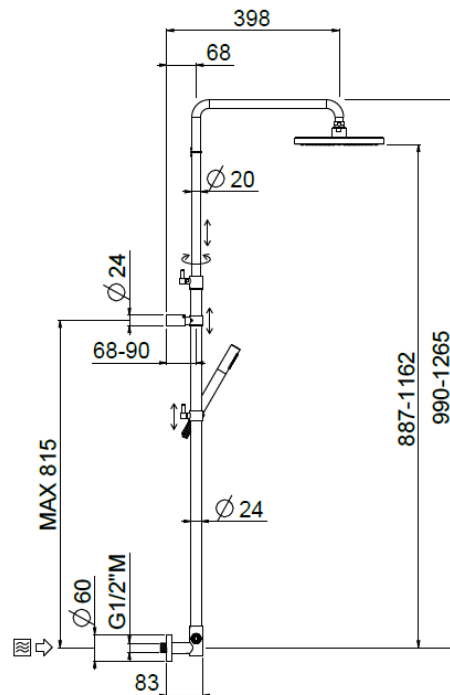

## TECHNICAL INFORMATION

Bridge turning shower column with adjustable mounting with articulated shower holder, built-in holder, adjustable upper holder and diverter. Non-liming round ultra-thin shower head Ø220 in stainless steel. Brass non-liming inspectable one jet round shower. PVC smooth double anti-torsion flexible hose cm 150. CHROME

## SPARE PARTS

## TECHNICAL DRAWING