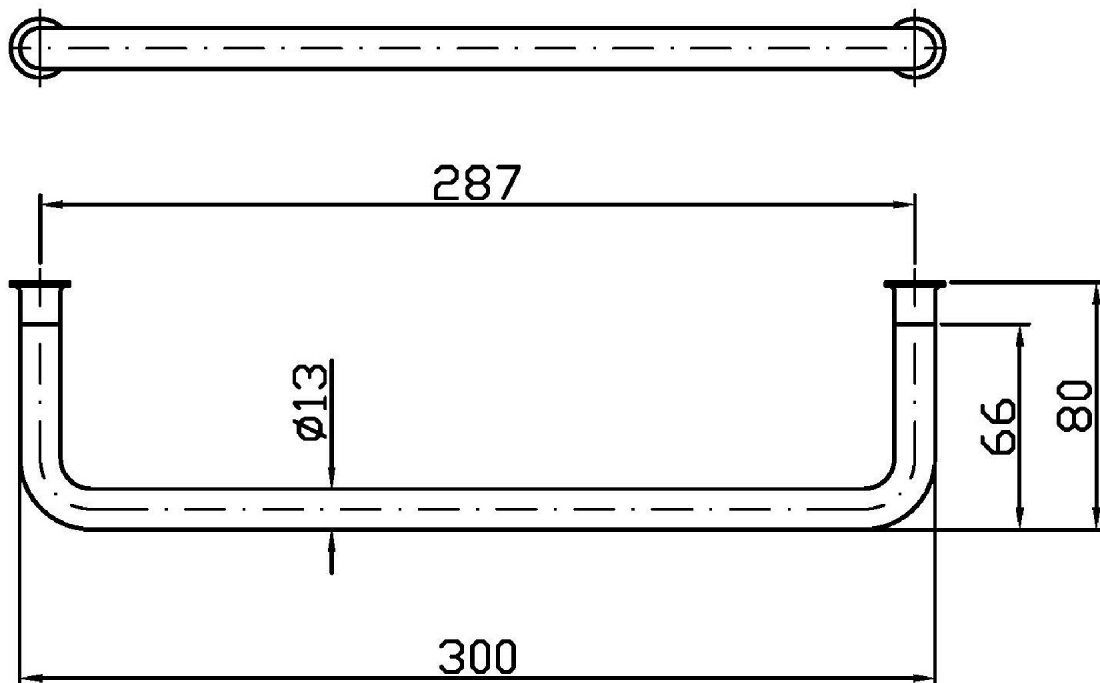

ISY

ZAC320

Disegno Complessivo / Overall Drawing