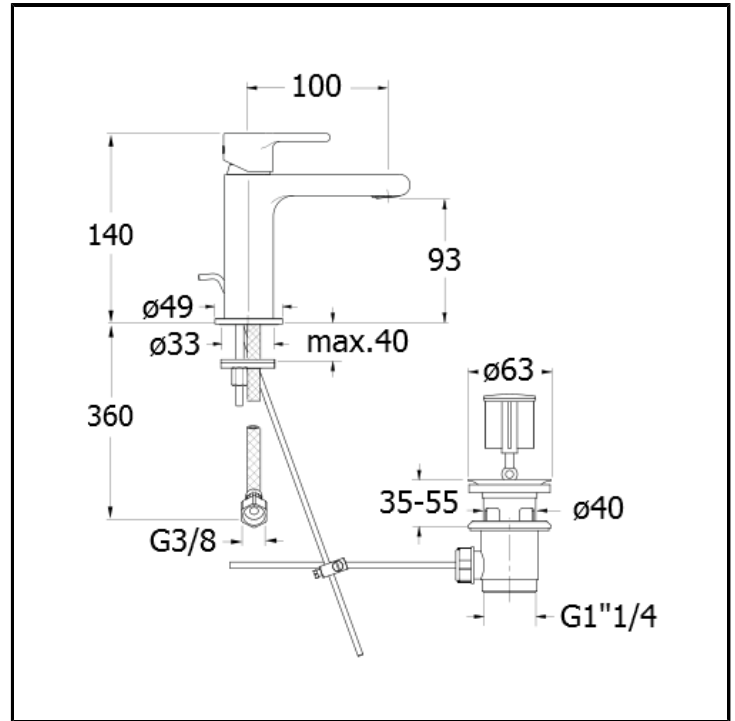

CRIDE221

■ CRISTINA
RUBINETTERIE

Basin mixer REGULAR with 1"1/4 waste

FINITURE

- White matt
- Chrome
- Black matt

FEATURES (MODEL NAME SIDE)

- Regular

FEATURES FROM TECHNOLOGIES