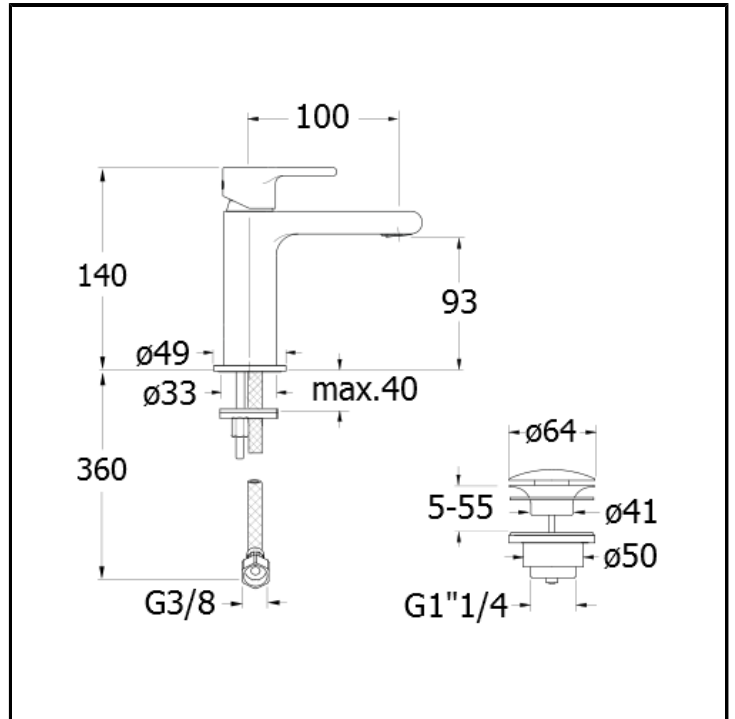

CRIDE220

Basin mixer REGULAR with 1"1/4 Up&Down waste

FINITURE

- White matt
- Chrome
- Black matt

FEATURES (MODEL NAME SIDE)

- Regular

FEATURES FROM TECHNOLOGIES

-
-
-