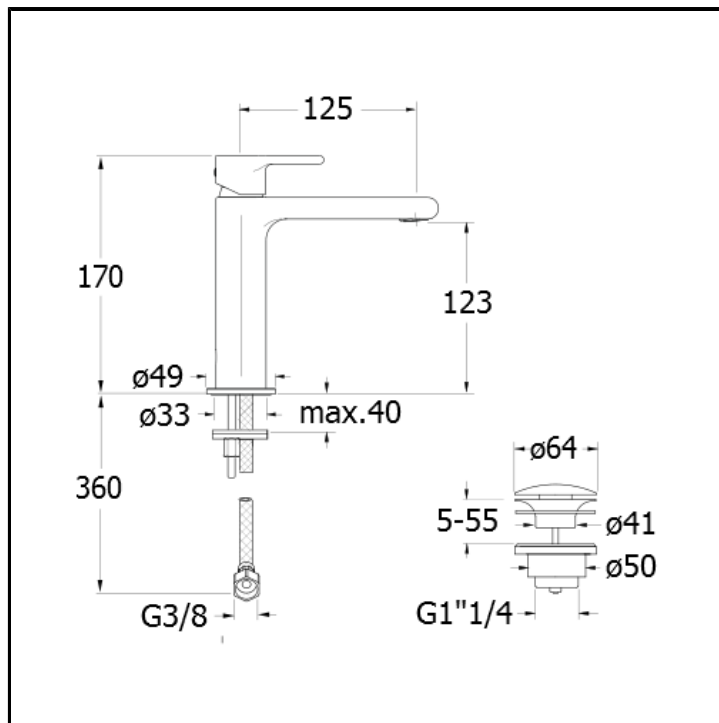

# CRIDE227

■ CRISTINA  
RUBINETTERIE

Basin mixer MEDIUM with 1"1/4 Up&Down waste