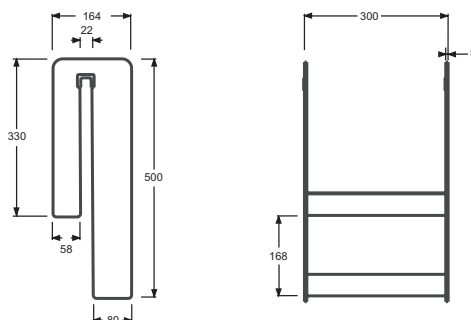

### Features

- DIMENSIONS: 30 x 16.40 x 50 cm
- MATERIAL: Plexiglass
- STEP: Not supplied
- MATERIAL: Plexiglass
- WEIGHT: 2 kg
- FEET: Not supplied
- WASTE : Not supplied

### Technical drawing

Product Specification: Shelf, E6D070. Collection: MALICE. DIMENSIONS: 30 x 16.40 x 50 cm. WEIGHT: 2 kg. MATERIAL: Plexiglass. FEET: Not supplied. STEP: Not supplied. WASTE : Not supplied. MATERIAL: Plexiglass.