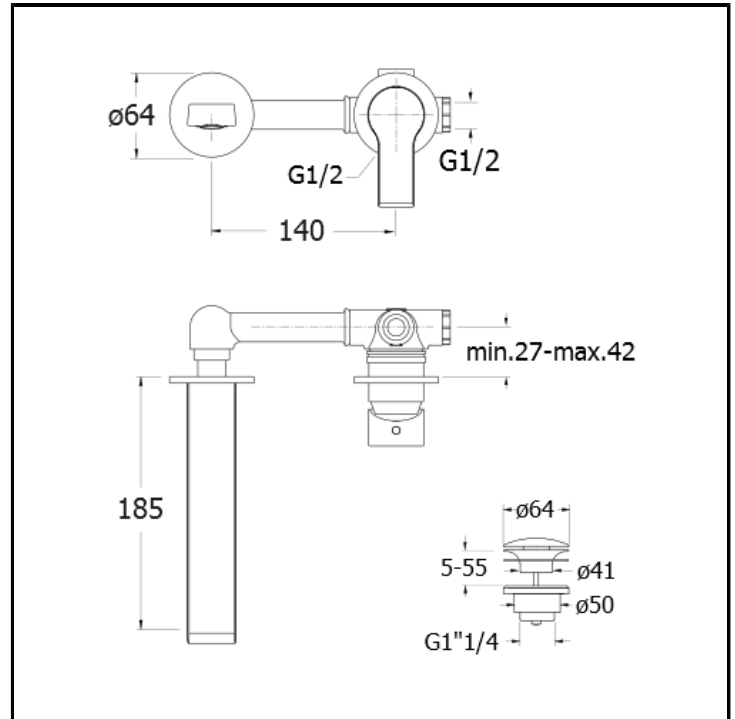

Complete wall mounted basin mixer REGULAR with 1"1/4 Up&Down waste