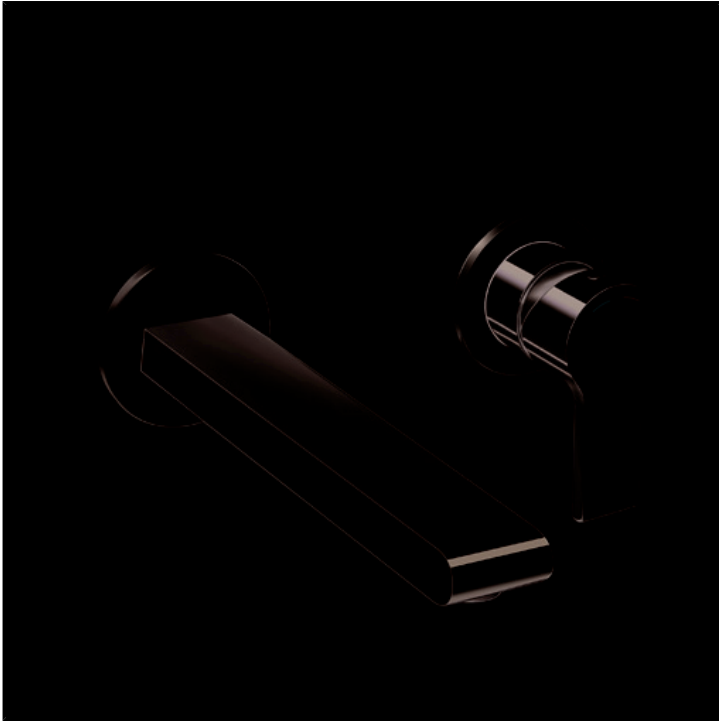

Complete wall mounted basin mixer REGULAR with 1"1/4 Up&Down waste

## FINITURE

- White matt
- Chrome
- Black matt

## FEATURES (MODEL NAME SIDE)

- Regular