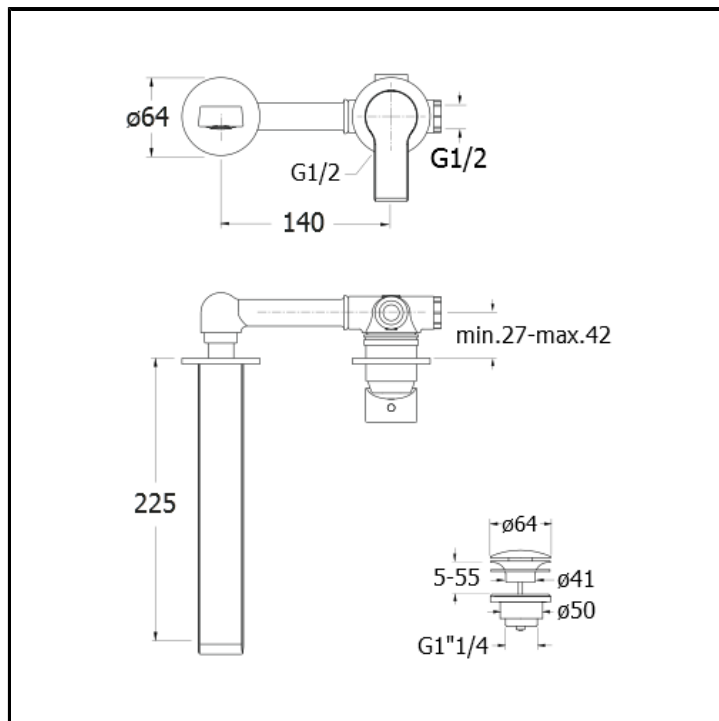

# CRIDE238

Complete wall mounted basin mixer LARGE with 1"1/4 Up&Down waste

## FEATURES (MODEL NAME SIDE)

- Large